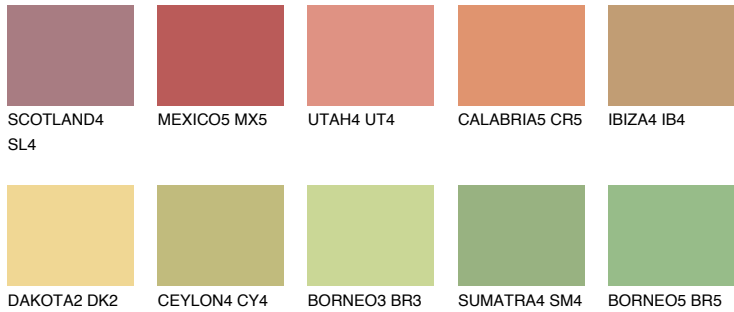

COLOUR DETAILS

MADAGASCAR5

MG5 51% **TSR 52%**

Matching colours

COLOURS

INTENSE

For more information on plasters and paints, go to www.ceresit.lv

*The presented colours refer to plasters and paints offered by Ceresit. Due to the use of digital techniques, the presented colours might not represent the original ones, thus they cannot be considered as a reliable colour presentation. We recommend checking the authentic colour samples.