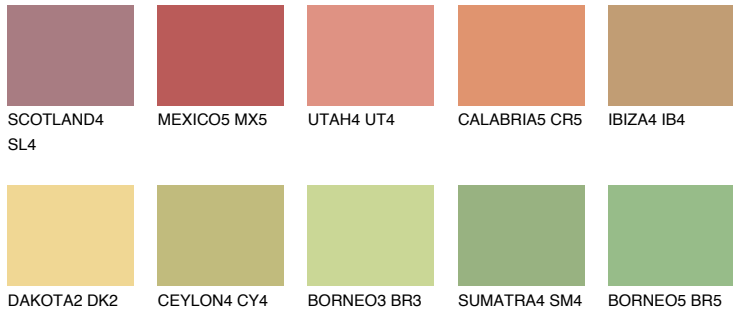

COLOUR DETAILS

MADAGASCAR5

MG5 51% **TSR 52%**

Matching colours

COLOURS

INTENSE

For more information on plasters and paints, go to www.ceresit.lv

*The presented colours refer to plasters and paints offered by Ceresit. Due to the use of digital techniques, the presented colours might not represent the original ones, thus they cannot be considered as a reliable colour presentation. We recommend checking the authentic colour samples.