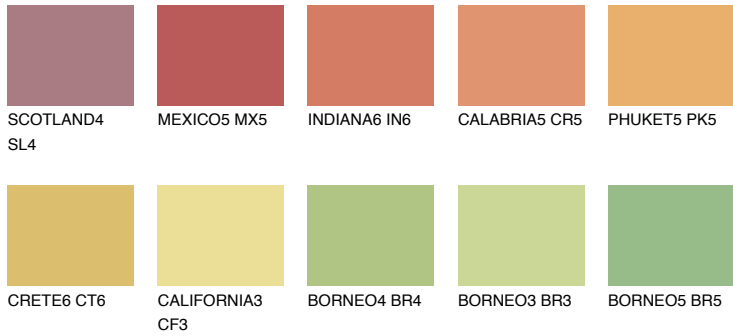

COLOUR DETAILS

MADAGASCAR6

MG6 L* 46% TSR 49%

Matching colours

COLOURS

INTENSE

For more information on plasters and paints, go to www.ceresit.lv

*The presented colours refer to plasters and paints offered by Ceresit. Due to the use of digital techniques, the presented colours might not represent the original ones, thus they cannot be considered as a reliable colour presentation. We recommend checking the authentic colour samples.