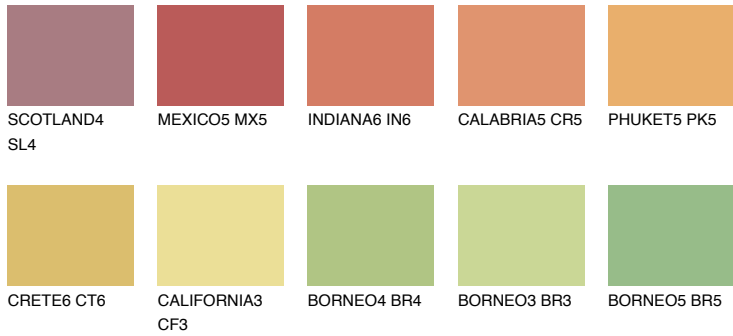

COLOUR DETAILS

MADAGASCAR6

MG6 46% **TSR 49%**

Matching colours

COLOURS

INTENSE

For more information on plasters and paints, go to www.ceresit.lv

*The presented colours refer to plasters and paints offered by Ceresit. Due to the use of digital techniques, the presented colours might not represent the original ones, thus they cannot be considered as a reliable colour presentation. We recommend checking the authentic colour samples.