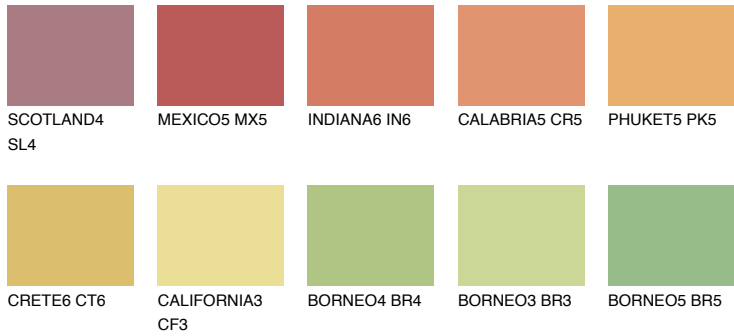

COLOUR DETAILS

MADAGASCAR6

MG6 L* 46% TSR 49%

Matching colours

COLOURS

INTENSE

For more information on plasters and paints, go to www.ceresit.lv

*The presented colours refer to plasters and paints offered by Ceresit. Due to the use of digital techniques, the presented colours might not represent the original ones, thus they cannot be considered as a reliable colour presentation. We recommend checking the authentic colour samples.