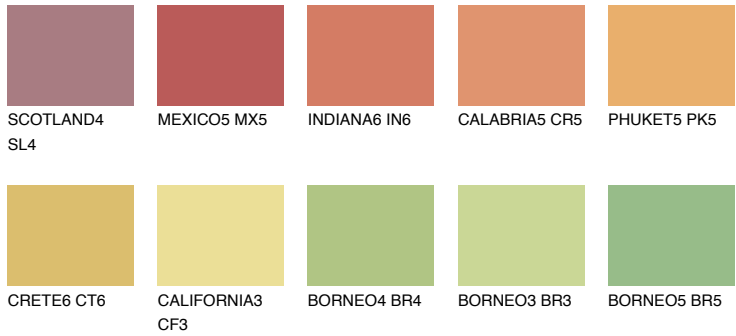

COLOUR DETAILS

MADAGASCAR6

MG6 46% **TSR 49%**

Matching colours

COLOURS

INTENSE

For more information on plasters and paints, go to www.ceresit.lv

*The presented colours refer to plasters and paints offered by Ceresit. Due to the use of digital techniques, the presented colours might not represent the original ones, thus they cannot be considered as a reliable colour presentation. We recommend checking the authentic colour samples.