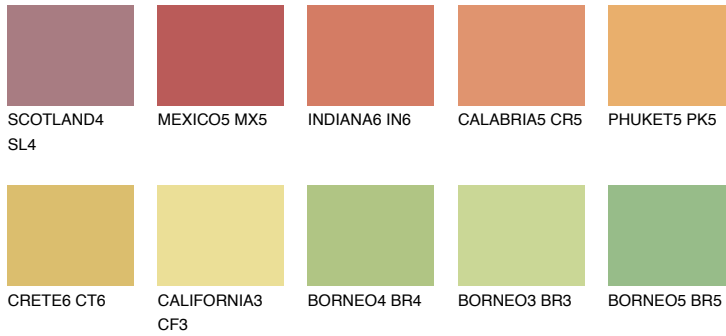

COLOUR DETAILS

MADAGASCAR6

MG6 L* 46% TSR 49%

Matching colours

COLOURS

INTENSE

For more information on plasters and paints, go to www.ceresit.lv

*The presented colours refer to plasters and paints offered by Ceresit. Due to the use of digital techniques, the presented colours might not represent the original ones, thus they cannot be considered as a reliable colour presentation. We recommend checking the authentic colour samples.