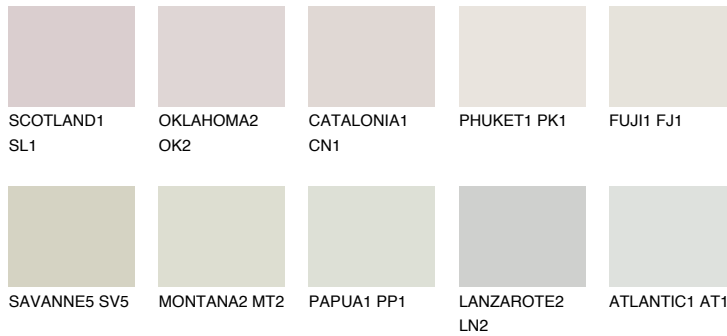

COLOUR DETAILS

GOBI1 GB1

79% **TSR** 71%

Matching colours

COLOURS

INTENSE

For more information on plasters and paints, go to www.ceresit.lv

*The presented colours refer to plasters and paints offered by Ceresit. Due to the use of digital techniques, the presented colours might not represent the original ones, thus they cannot be considered as a reliable colour presentation. We recommend checking the authentic colour samples.