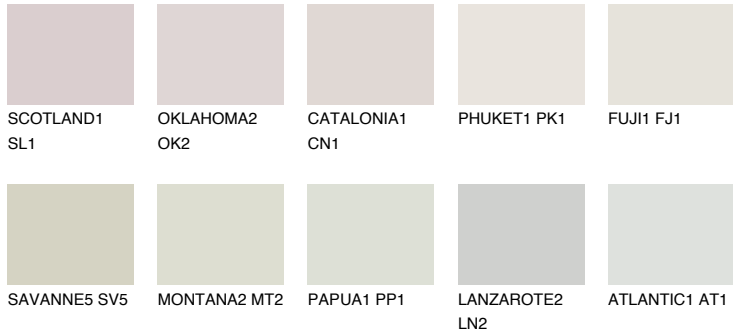

COLOUR DETAILS

GOBI1 GB1

79% **TSR** 71%

Matching colours

COLOURS

INTENSE

For more information on plasters and paints, go to
www.ceresit.lv

*The presented colours refer to plasters and paints offered by Ceresit. Due to the use of digital techniques, the presented colours might not represent the original ones, thus they cannot be considered as a reliable colour presentation. We recommend checking the authentic colour samples.