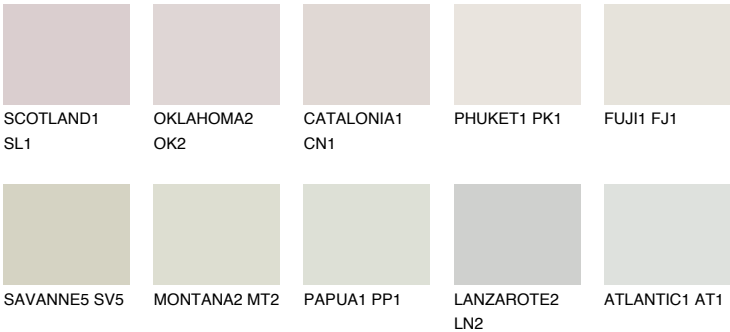

GOBI1 GB1

79% **TSR** 71%

Matching colours

COLOURS

INTENSE

For more information on plasters and paints, go to www.ceresit.lv

*The presented colours refer to plasters and paints offered by Ceresit. Due to the use of digital techniques, the presented colours might not represent the original ones, thus they cannot be considered as a reliable colour presentation. We recommend checking the authentic colour samples.