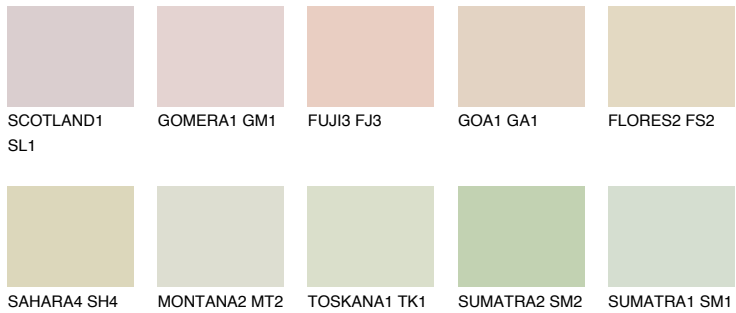

# COLOUR DETAILS

## GOBI2 GB2

76% TSR 68%

## Matching colours

### COLOURS