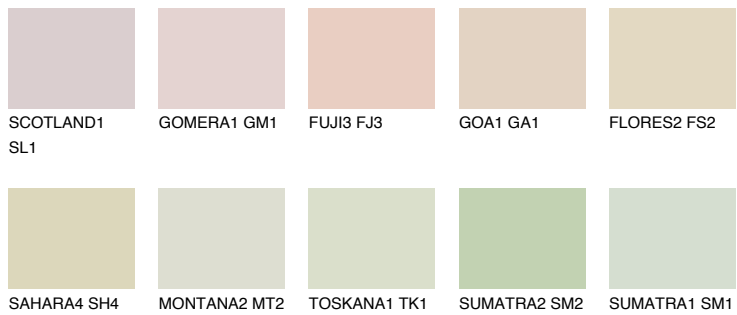

GOBI2 GB2

76% **TSR** 68%

Matching colours

COLOURS

INTENSE

For more information on plasters and paints, go to www.ceresit.lv

*The presented colours refer to plasters and paints offered by Ceresit. Due to the use of digital techniques, the presented colours might not represent the original ones, thus they cannot be considered as a reliable colour presentation. We recommend checking the authentic colour samples.