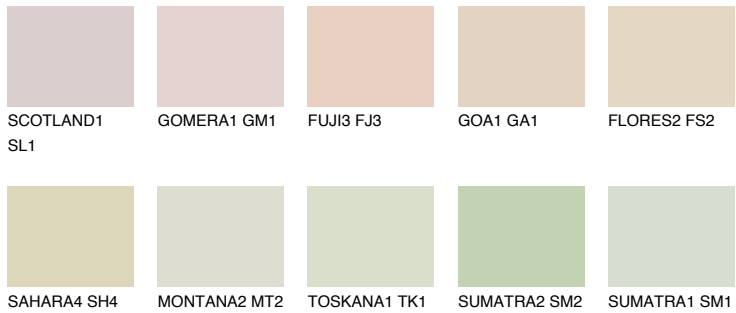

GOBI2 GB2

76% **TSR** 68%

Matching colours

COLOURS

INTENSE

For more information on plasters and paints, go to www.ceresit.lv

*The presented colours refer to plasters and paints offered by Ceresit. Due to the use of digital techniques, the presented colours might not represent the original ones, thus they cannot be considered as a reliable colour presentation. We recommend checking the authentic colour samples.