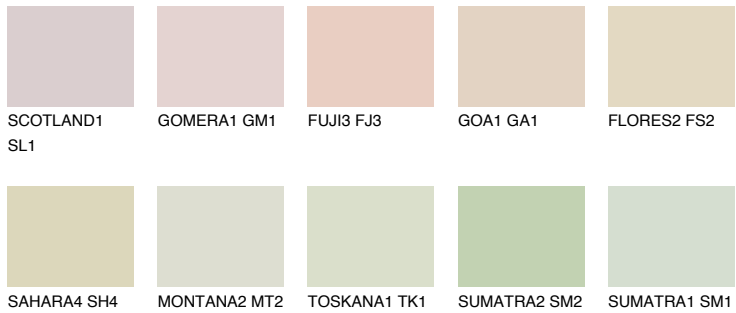

# COLOUR DETAILS

**GOBI2 GB2**

76% **TSR** 68%

## Matching colours

### COLOURS

### INTENSE

For more information on plasters and paints, go to [www.ceresit.lv](http://www.ceresit.lv)

\*The presented colours refer to plasters and paints offered by Ceresit. Due to the use of digital techniques, the presented colours might not represent the original ones, thus they cannot be considered as a reliable colour presentation. We recommend checking the authentic colour samples.