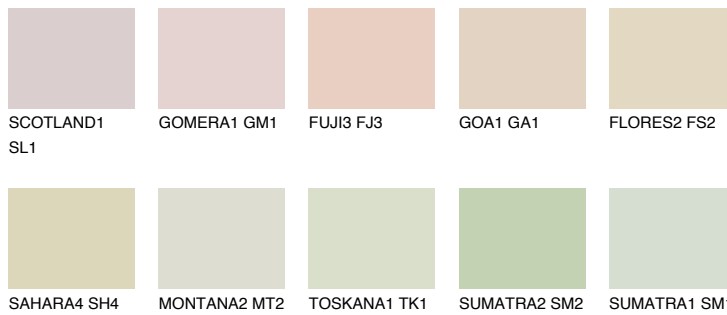

COLOUR DETAILS

GOBI2 GB2

76% **TSR** 68%

Matching colours

COLOURS

INTENSE

For more information on plasters and paints, go to
www.ceresit.lv

*The presented colours refer to plasters and paints offered by Ceresit. Due to the use of digital techniques, the presented colours might not represent the original ones, thus they cannot be considered as a reliable colour presentation. We recommend checking the authentic colour samples.