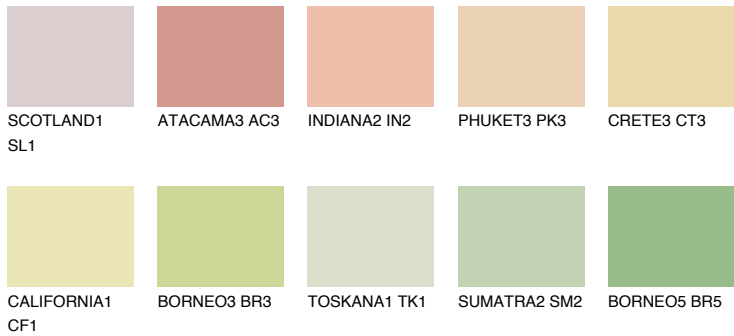

COLOUR DETAILS

GOBI3 GB3

74% **TSR** 66%

Matching colours

COLOURS

INTENSE

For more information on plasters and paints, go to www.ceresit.lv

*The presented colours refer to plasters and paints offered by Ceresit. Due to the use of digital techniques, the presented colours might not represent the original ones, thus they cannot be considered as a reliable colour presentation. We recommend checking the authentic colour samples.