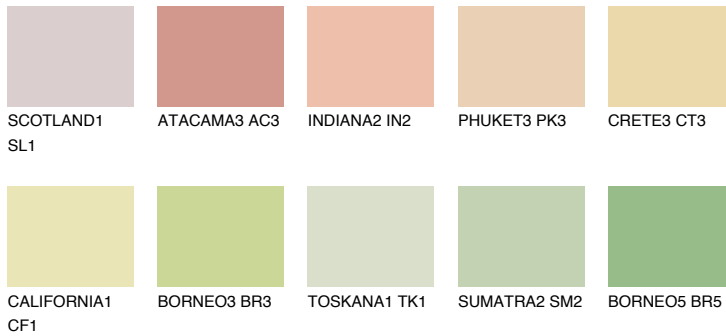

COLOUR DETAILS

GOBI3 GB3

74% **TSR** 66%

Matching colours

COLOURS

INTENSE

For more information on plasters and paints, go to www.ceresit.lv

*The presented colours refer to plasters and paints offered by Ceresit. Due to the use of digital techniques, the presented colours might not represent the original ones, thus they cannot be considered as a reliable colour presentation. We recommend checking the authentic colour samples.