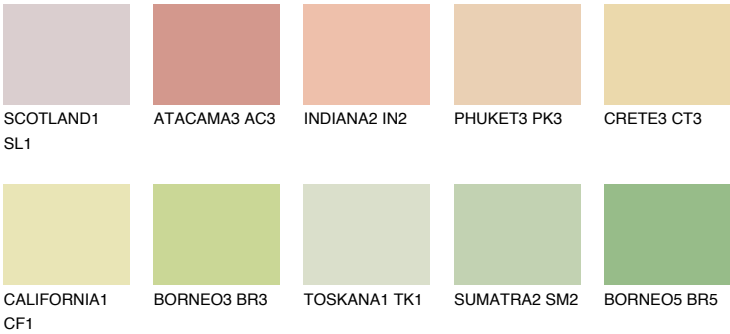

# COLOUR DETAILS

**GOBI3 GB3**

74% **TSR** 66%

## Matching colours

### COLOURS

### INTENSE

For more information on plasters and paints, go to [www.ceresit.lv](http://www.ceresit.lv)

\*The presented colours refer to plasters and paints offered by Ceresit. Due to the use of digital techniques, the presented colours might not represent the original ones, thus they cannot be considered as a reliable colour presentation. We recommend checking the authentic colour samples.