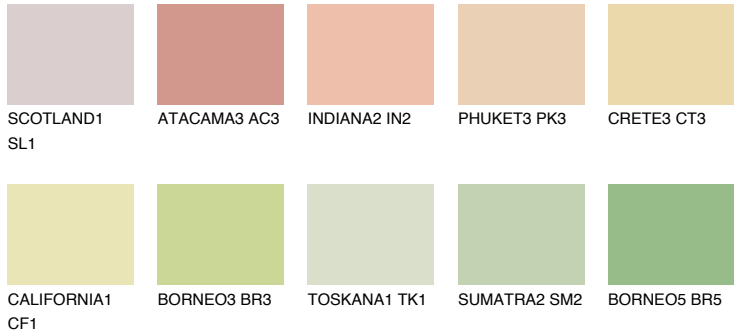

# COLOUR DETAILS

**GOBI3 GB3**

74% **TSR** 66%

## Matching colours

### COLOURS

### INTENSE

For more information on plasters and paints, go to [www.ceresit.lv](http://www.ceresit.lv)

\*The presented colours refer to plasters and paints offered by Ceresit. Due to the use of digital techniques, the presented colours might not represent the original ones, thus they cannot be considered as a reliable colour presentation. We recommend checking the authentic colour samples.