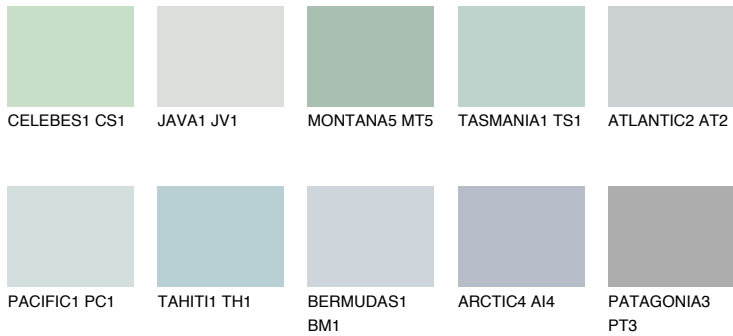

COLOUR DETAILS

OCEANIA1 OC1

68% **TSR** 65%

Matching colours

COLOURS

INTENSE

For more information on plasters and paints, go to www.ceresit.lv

*The presented colours refer to plasters and paints offered by Ceresit. Due to the use of digital techniques, the presented colours might not represent the original ones, thus they cannot be considered as a reliable colour presentation. We recommend checking the authentic colour samples.