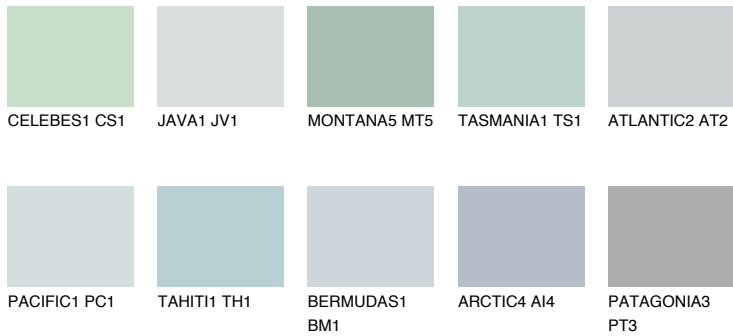

COLOUR DETAILS

OCEANIA1 OC1

68% TSR 65%

Matching colours

COLOURS

INTENSE

For more information on plasters and paints, go to www.ceresit.lv

*The presented colours refer to plasters and paints offered by Ceresit. Due to the use of digital techniques, the presented colours might not represent the original ones, thus they cannot be considered as a reliable colour presentation. We recommend checking the authentic colour samples.