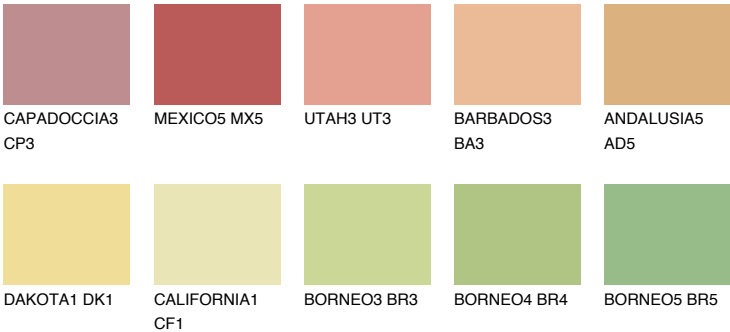

**GOBI4 GB4**

67% **TSR** 66%

## Matching colours

### COLOURS

### INTENSE

For more information on plasters and paints, go to [www.ceresit.lv](http://www.ceresit.lv)

\*The presented colours refer to plasters and paints offered by Ceresit. Due to the use of digital techniques, the presented colours might not represent the original ones, thus they cannot be considered as a reliable colour presentation. We recommend checking the authentic colour samples.