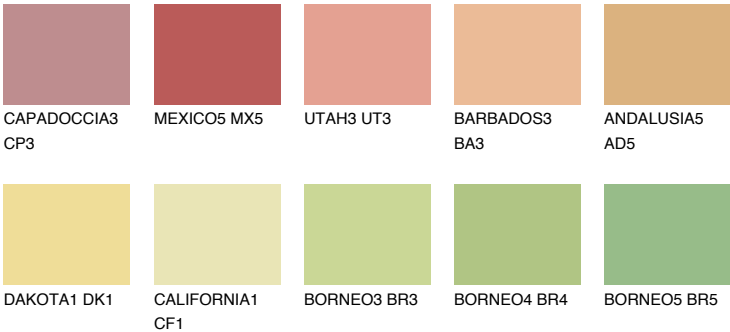

GOBI4 GB4

67% **TSR** 66%

Matching colours

COLOURS

INTENSE

For more information on plasters and paints, go to www.ceresit.lv

*The presented colours refer to plasters and paints offered by Ceresit. Due to the use of digital techniques, the presented colours might not represent the original ones, thus they cannot be considered as a reliable colour presentation. We recommend checking the authentic colour samples.