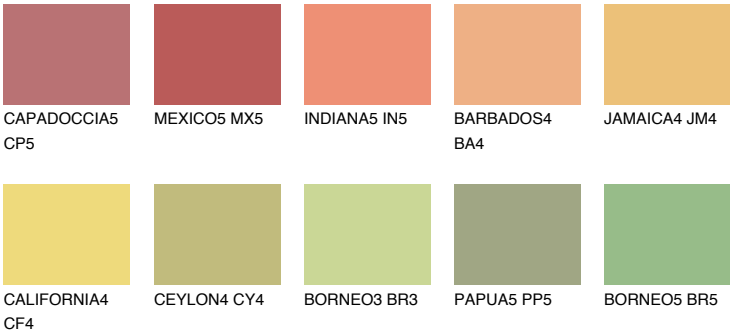

GOBI5 GB5

64% TSR 67%

Matching colours

COLOURS

INTENSE

For more information on plasters and paints, go to www.ceresit.lv

*The presented colours refer to plasters and paints offered by Ceresit. Due to the use of digital techniques, the presented colours might not represent the original ones, thus they cannot be considered as a reliable colour presentation. We recommend checking the authentic colour samples.