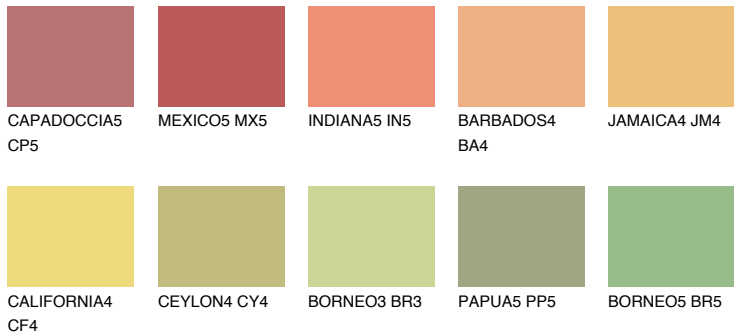

GOBI5 GB5

64% **TSR** 67%

Matching colours

COLOURS

INTENSE

For more information on plasters and paints, go to www.ceresit.lv

*The presented colours refer to plasters and paints offered by Ceresit. Due to the use of digital techniques, the presented colours might not represent the original ones, thus they cannot be considered as a reliable colour presentation. We recommend checking the authentic colour samples.