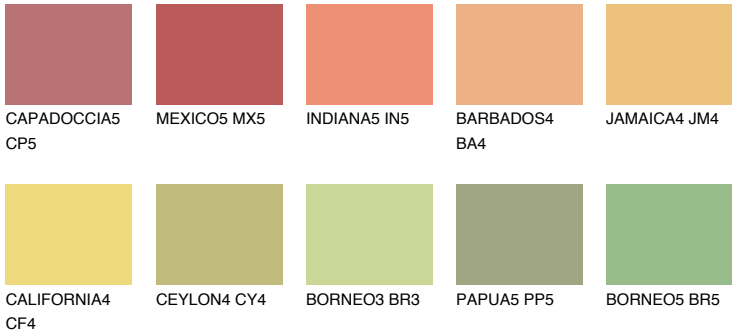

GOBI5 GB5

64% **TSR** 67%

Matching colours

COLOURS

INTENSE

For more information on plasters and paints, go to www.ceresit.lv

*The presented colours refer to plasters and paints offered by Ceresit. Due to the use of digital techniques, the presented colours might not represent the original ones, thus they cannot be considered as a reliable colour presentation. We recommend checking the authentic colour samples.