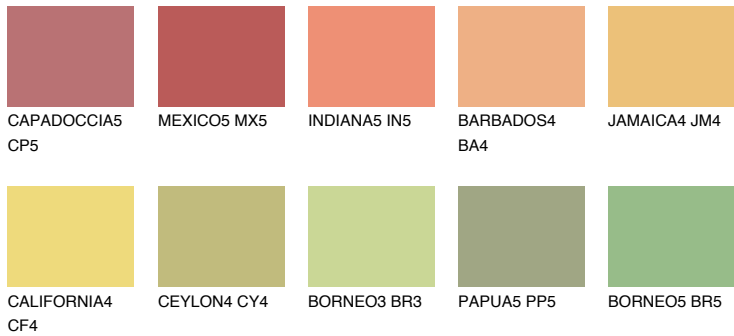

**GOBI5 GB5**

64% **TSR** 67%

## Matching colours

### COLOURS

### INTENSE

For more information on plasters and paints, go to [www.ceresit.lv](http://www.ceresit.lv)

\*The presented colours refer to plasters and paints offered by Ceresit. Due to the use of digital techniques, the presented colours might not represent the original ones, thus they cannot be considered as a reliable colour presentation. We recommend checking the authentic colour samples.