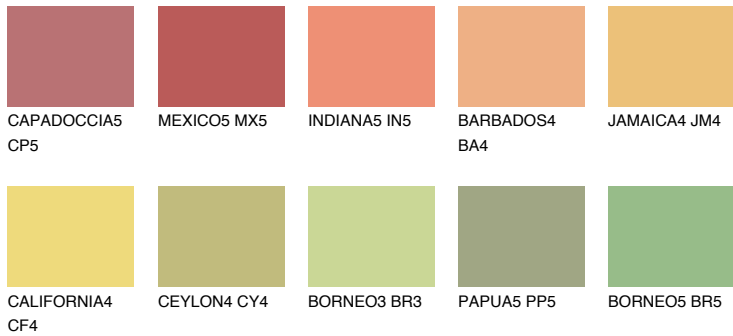

GOBI5 GB5

64% **TSR** 67%

Matching colours

COLOURS

INTENSE

For more information on plasters and paints, go to
www.ceresit.lv

*The presented colours refer to plasters and paints offered by Ceresit. Due to the use of digital techniques, the presented colours might not represent the original ones, thus they cannot be considered as a reliable colour presentation. We recommend checking the authentic colour samples.