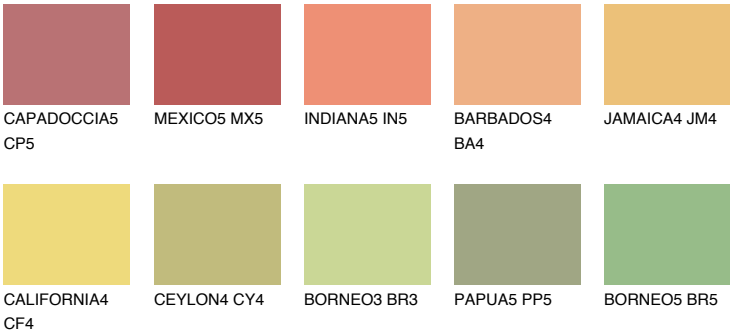

GOBI5 GB5

64% **TSR** 67%

Matching colours

COLOURS

INTENSE

For more information on plasters and paints, go to www.ceresit.lv

*The presented colours refer to plasters and paints offered by Ceresit. Due to the use of digital techniques, the presented colours might not represent the original ones, thus they cannot be considered as a reliable colour presentation. We recommend checking the authentic colour samples.