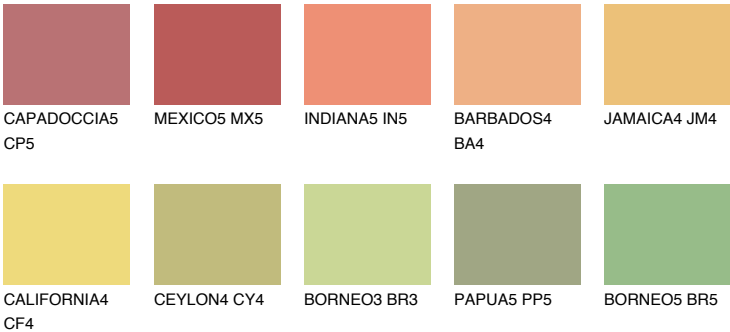

GOBI5 GB5

64% **TSR** 67%

Matching colours

COLOURS

INTENSE

For more information on plasters and paints, go to www.ceresit.lv

*The presented colours refer to plasters and paints offered by Ceresit. Due to the use of digital techniques, the presented colours might not represent the original ones, thus they cannot be considered as a reliable colour presentation. We recommend checking the authentic colour samples.