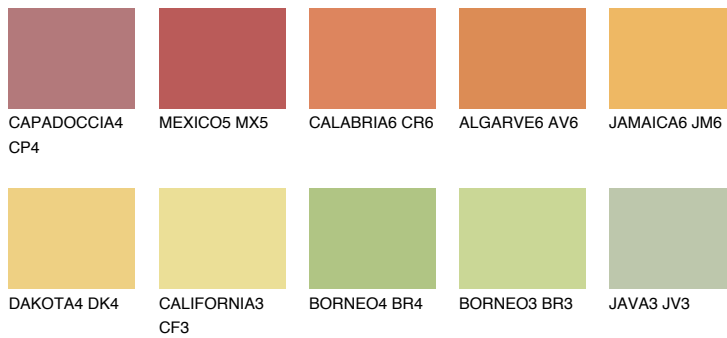

GOBI6 GB6

61% **TSR** 64%

Matching colours

COLOURS

INTENSE

For more information on plasters and paints, go to www.ceresit.lv

*The presented colours refer to plasters and paints offered by Ceresit. Due to the use of digital techniques, the presented colours might not represent the original ones, thus they cannot be considered as a reliable colour presentation. We recommend checking the authentic colour samples.