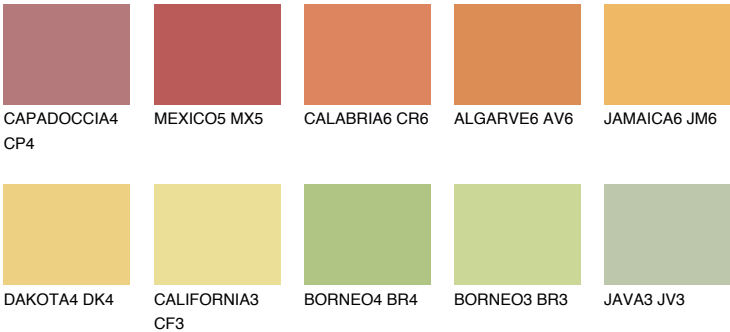

GOBI6 GB6

61% **TSR** 64%

Matching colours

COLOURS

INTENSE

For more information on plasters and paints, go to www.ceresit.lv

*The presented colours refer to plasters and paints offered by Ceresit. Due to the use of digital techniques, the presented colours might not represent the original ones, thus they cannot be considered as a reliable colour presentation. We recommend checking the authentic colour samples.