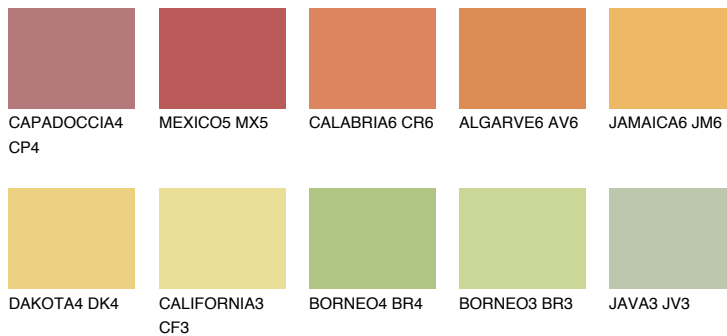

GOBI6 GB6

61% **TSR** 64%

Matching colours

COLOURS

INTENSE

For more information on plasters and paints, go to www.ceresit.lv

*The presented colours refer to plasters and paints offered by Ceresit. Due to the use of digital techniques, the presented colours might not represent the original ones, thus they cannot be considered as a reliable colour presentation. We recommend checking the authentic colour samples.