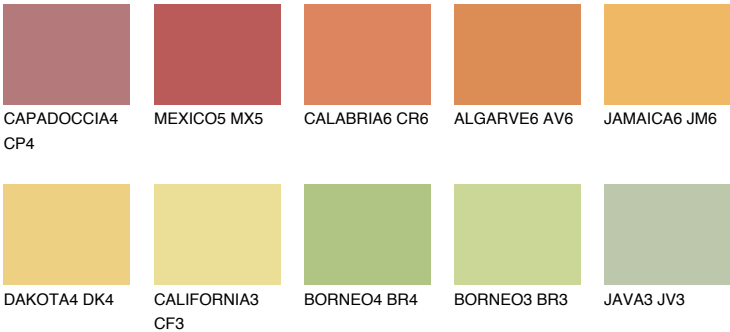

## GOBI6 GB6

61% **TSR** 64%

### Matching colours

#### COLOURS

#### INTENSE

For more information on plasters and paints, go to [www.ceresit.lv](http://www.ceresit.lv)

\*The presented colours refer to plasters and paints offered by Ceresit. Due to the use of digital techniques, the presented colours might not represent the original ones, thus they cannot be considered as a reliable colour presentation. We recommend checking the authentic colour samples.