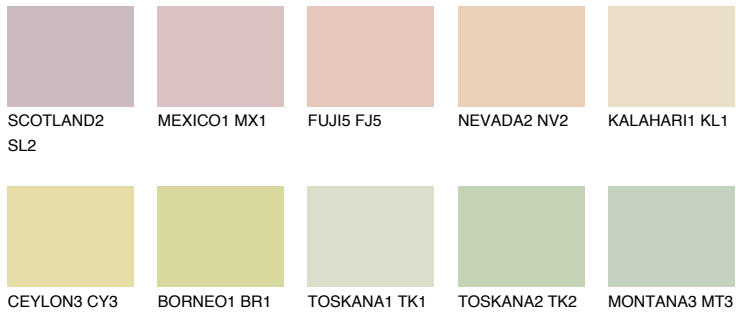

COLOUR DETAILS

NAMIB1 NM1

73% **TSR** 70%

Matching colours

COLOURS

INTENSE

For more information on plasters and paints, go to www.ceresit.lv

*The presented colours refer to plasters and paints offered by Ceresit. Due to the use of digital techniques, the presented colours might not represent the original ones, thus they cannot be considered as a reliable colour presentation. We recommend checking the authentic colour samples.