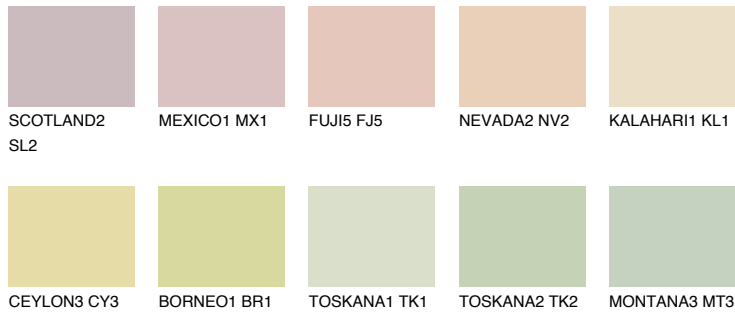

COLOUR DETAILS

NAMIB1 NM1

73% **TSR** 70%

Matching colours

COLOURS

INTENSE

For more information on plasters and paints, go to www.ceresit.lv

*The presented colours refer to plasters and paints offered by Ceresit. Due to the use of digital techniques, the presented colours might not represent the original ones, thus they cannot be considered as a reliable colour presentation. We recommend checking the authentic colour samples.