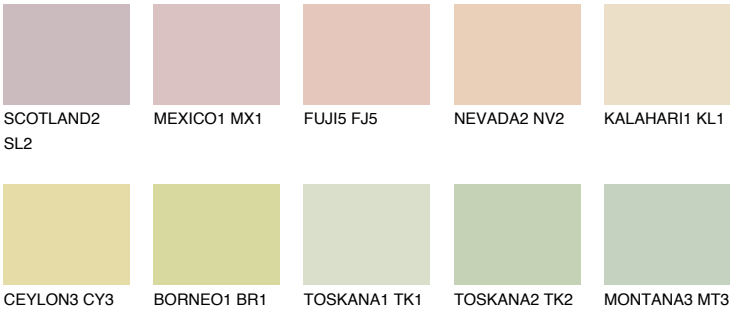

COLOUR DETAILS

NAMIB1 NM1

73% **TSR** 70%

Matching colours

COLOURS

INTENSE

For more information on plasters and paints, go to www.ceresit.lv

*The presented colours refer to plasters and paints offered by Ceresit. Due to the use of digital techniques, the presented colours might not represent the original ones, thus they cannot be considered as a reliable colour presentation. We recommend checking the authentic colour samples.