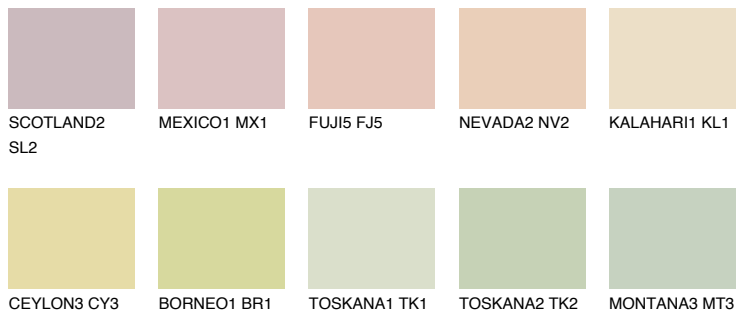

COLOUR DETAILS

NAMIB1 NM1

73% **TSR** 70%

Matching colours

COLOURS

INTENSE

For more information on plasters and paints, go to www.ceresit.lv

*The presented colours refer to plasters and paints offered by Ceresit. Due to the use of digital techniques, the presented colours might not represent the original ones, thus they cannot be considered as a reliable colour presentation. We recommend checking the authentic colour samples.