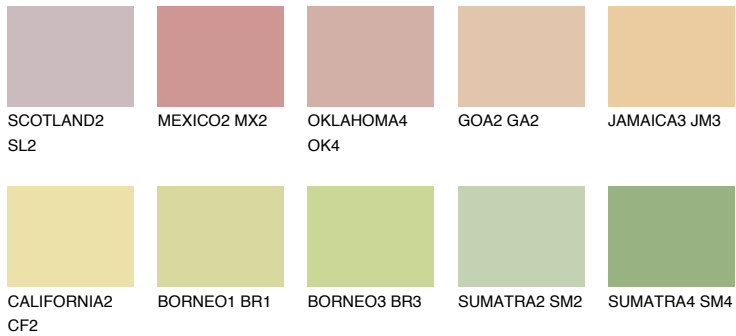

COLOUR DETAILS

NAMIB2 NM2

70% TSR 69%

Matching colours

COLOURS

INTENSE

For more information on plasters and paints, go to www.ceresit.lv

*The presented colours refer to plasters and paints offered by Ceresit. Due to the use of digital techniques, the presented colours might not represent the original ones, thus they cannot be considered as a reliable colour presentation. We recommend checking the authentic colour samples.