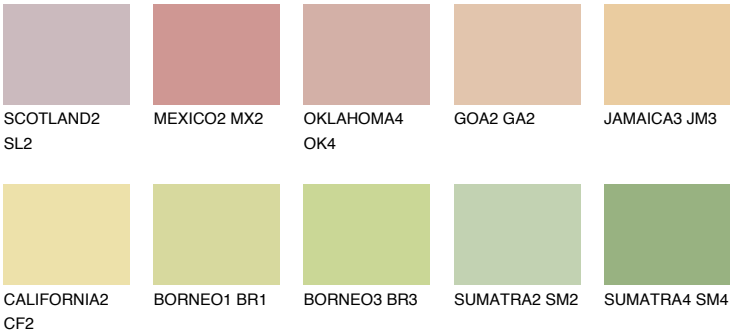

COLOUR DETAILS

NAMIB2 NM2

70% TSR 69%

Matching colours

COLOURS

INTENSE

For more information on plasters and paints, go to www.ceresit.lv

*The presented colours refer to plasters and paints offered by Ceresit. Due to the use of digital techniques, the presented colours might not represent the original ones, thus they cannot be considered as a reliable colour presentation. We recommend checking the authentic colour samples.