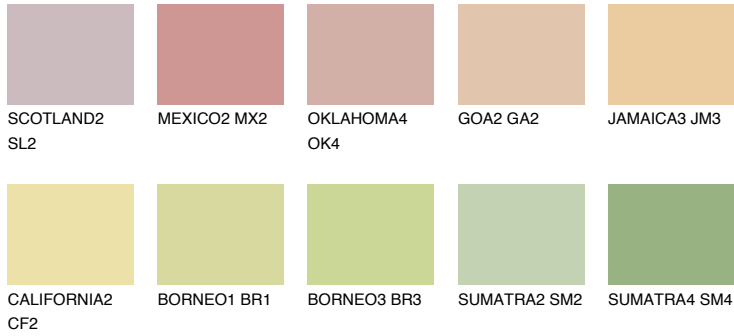

COLOUR DETAILS

NAMIB2 NM2

70% TSR 69%

Matching colours

COLOURS

INTENSE

For more information on plasters and paints, go to www.ceresit.lv

*The presented colours refer to plasters and paints offered by Ceresit. Due to the use of digital techniques, the presented colours might not represent the original ones, thus they cannot be considered as a reliable colour presentation. We recommend checking the authentic colour samples.