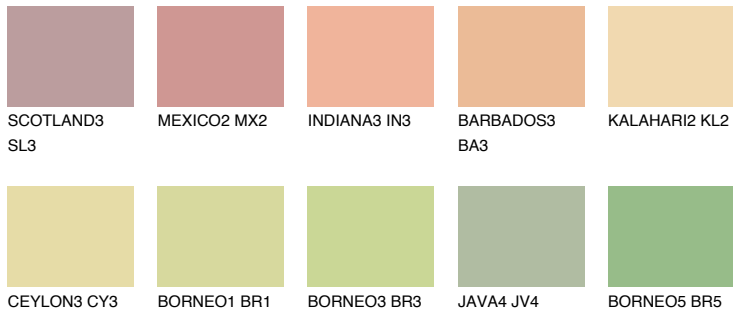

COLOUR DETAILS

NAMIB3 NM3

67% TSR 67%

Matching colours

COLOURS

INTENSE

For more information on plasters and paints, go to www.ceresit.lv

*The presented colours refer to plasters and paints offered by Ceresit. Due to the use of digital techniques, the presented colours might not represent the original ones, thus they cannot be considered as a reliable colour presentation. We recommend checking the authentic colour samples.