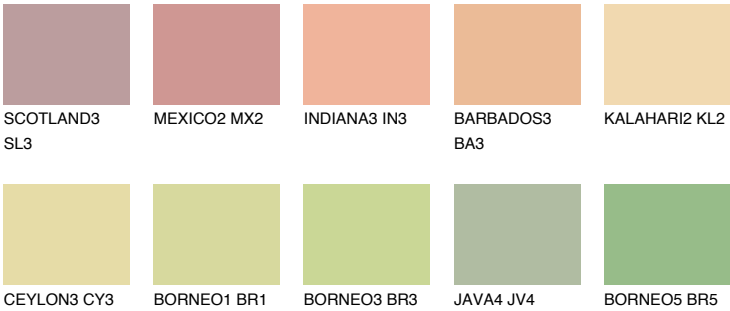

NAMIB3 NM3

67% **TSR** 67%

Matching colours

COLOURS

INTENSE

For more information on plasters and paints, go to www.ceresit.lv

*The presented colours refer to plasters and paints offered by Ceresit. Due to the use of digital techniques, the presented colours might not represent the original ones, thus they cannot be considered as a reliable colour presentation. We recommend checking the authentic colour samples.