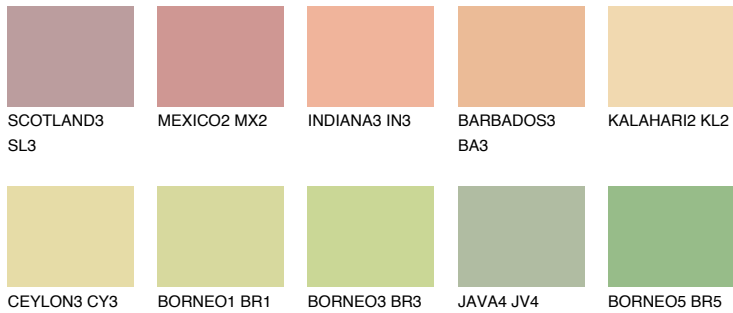

NAMIB3 NM3

67% **TSR** 67%

Matching colours

COLOURS

INTENSE

For more information on plasters and paints, go to www.ceresit.lv

*The presented colours refer to plasters and paints offered by Ceresit. Due to the use of digital techniques, the presented colours might not represent the original ones, thus they cannot be considered as a reliable colour presentation. We recommend checking the authentic colour samples.