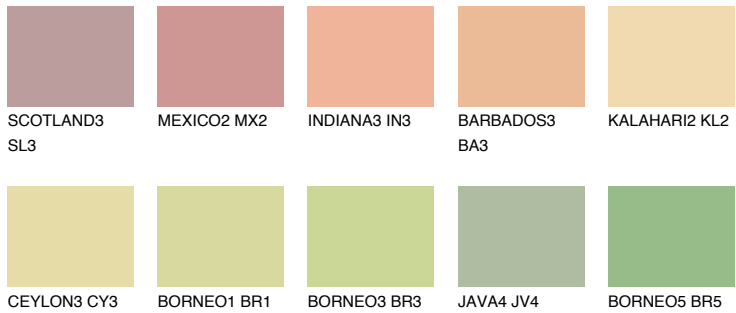

# COLOUR DETAILS

**NAMIB3 NM3**

67% **TSR** 67%

## Matching colours

### COLOURS

### INTENSE

For more information on plasters and paints, go to [www.ceresit.lv](http://www.ceresit.lv)

\*The presented colours refer to plasters and paints offered by Ceresit. Due to the use of digital techniques, the presented colours might not represent the original ones, thus they cannot be considered as a reliable colour presentation. We recommend checking the authentic colour samples.