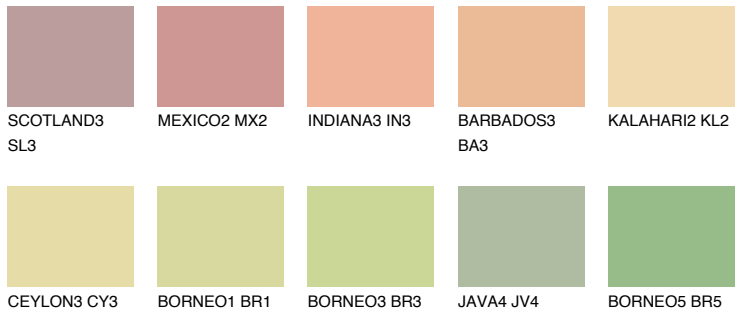

COLOUR DETAILS

NAMIB3 NM3

67% TSR 67%

Matching colours

COLOURS

INTENSE

For more information on plasters and paints, go to www.ceresit.lv

*The presented colours refer to plasters and paints offered by Ceresit. Due to the use of digital techniques, the presented colours might not represent the original ones, thus they cannot be considered as a reliable colour presentation. We recommend checking the authentic colour samples.