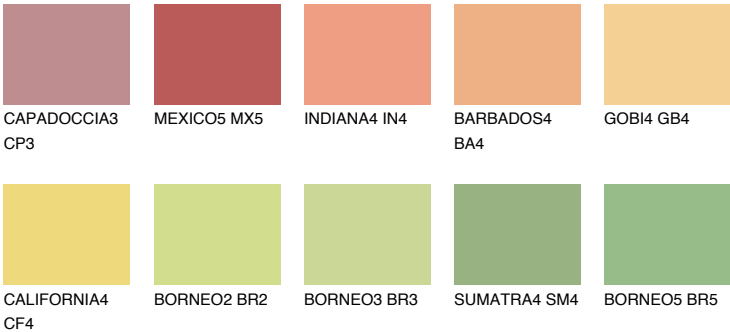

NAMIB4 NM4

59% **TSR** 64%

Matching colours

COLOURS

INTENSE

For more information on plasters and paints, go to www.ceresit.lv

*The presented colours refer to plasters and paints offered by Ceresit. Due to the use of digital techniques, the presented colours might not represent the original ones, thus they cannot be considered as a reliable colour presentation. We recommend checking the authentic colour samples.