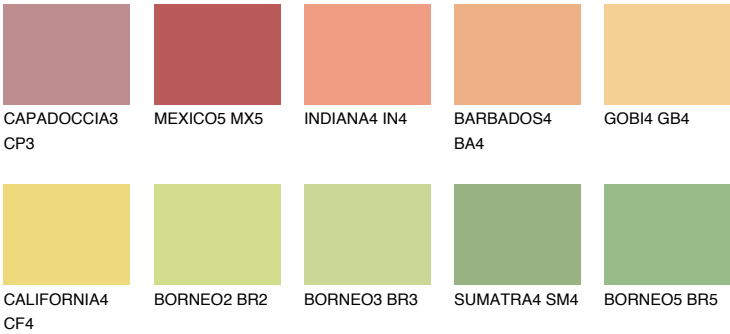

NAMIB4 NM4

59% **TSR** 64%

Matching colours

COLOURS

INTENSE

For more information on plasters and paints, go to www.ceresit.lv

*The presented colours refer to plasters and paints offered by Ceresit. Due to the use of digital techniques, the presented colours might not represent the original ones, thus they cannot be considered as a reliable colour presentation. We recommend checking the authentic colour samples.