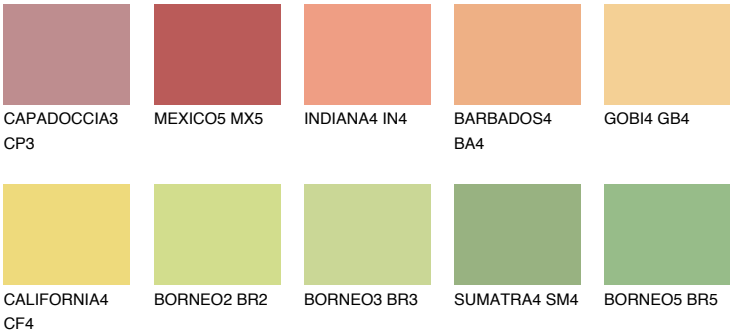

## NAMIB4 NM4

59% TSR 64%

### Matching colours

#### COLOURS

#### INTENSE

For more information on plasters and paints, go to [www.ceresit.lv](http://www.ceresit.lv)

\*The presented colours refer to plasters and paints offered by Ceresit. Due to the use of digital techniques, the presented colours might not represent the original ones, thus they cannot be considered as a reliable colour presentation. We recommend checking the authentic colour samples.