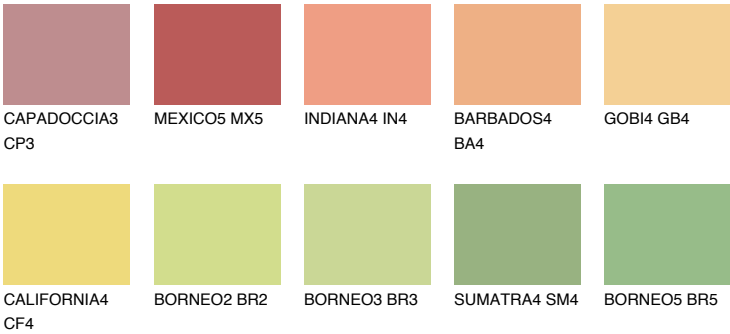

## NAMIB4 NM4

59% **TSR** 64%

### Matching colours

#### COLOURS

#### INTENSE

For more information on plasters and paints, go to [www.ceresit.lv](http://www.ceresit.lv)

\*The presented colours refer to plasters and paints offered by Ceresit. Due to the use of digital techniques, the presented colours might not represent the original ones, thus they cannot be considered as a reliable colour presentation. We recommend checking the authentic colour samples.