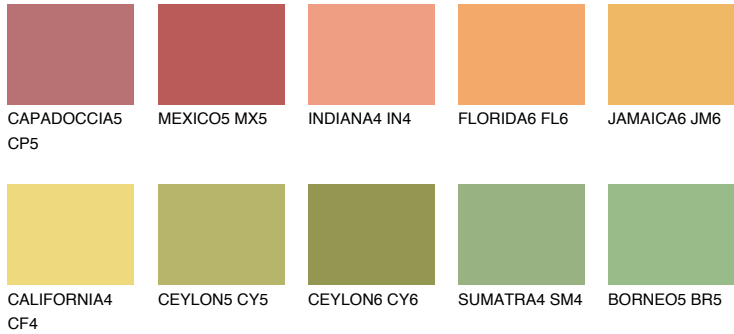

COLOUR DETAILS

NAMIB5 NM5

58% TSR 60%

Matching colours

COLOURS

INTENSE

For more information on plasters and paints, go to www.ceresit.lv

*The presented colours refer to plasters and paints offered by Ceresit. Due to the use of digital techniques, the presented colours might not represent the original ones, thus they cannot be considered as a reliable colour presentation. We recommend checking the authentic colour samples.