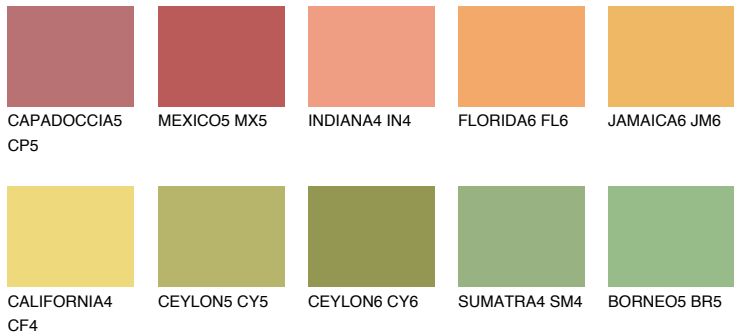

COLOUR DETAILS

NAMIB5 NM5

58% TSR 60%

Matching colours

COLOURS

INTENSE

For more information on plasters and paints, go to www.ceresit.lv

*The presented colours refer to plasters and paints offered by Ceresit. Due to the use of digital techniques, the presented colours might not represent the original ones, thus they cannot be considered as a reliable colour presentation. We recommend checking the authentic colour samples.