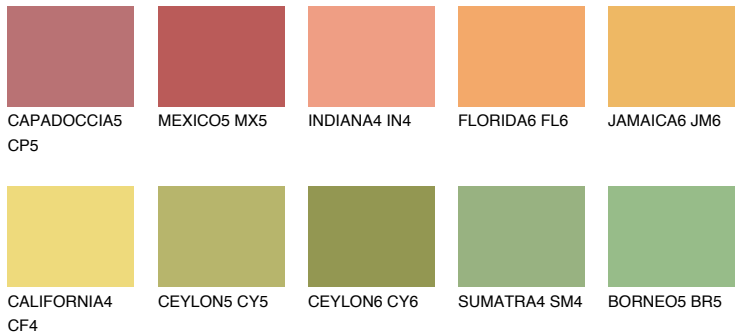

COLOUR DETAILS

NAMIB5 NM5

58% TSR 60%

Matching colours

COLOURS

INTENSE

For more information on plasters and paints, go to www.ceresit.lv

*The presented colours refer to plasters and paints offered by Ceresit. Due to the use of digital techniques, the presented colours might not represent the original ones, thus they cannot be considered as a reliable colour presentation. We recommend checking the authentic colour samples.