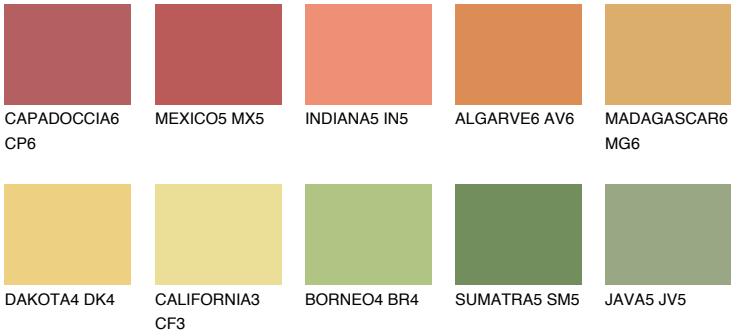

## NAMIB6 NM6

47% TSR 57%

### Matching colours

#### COLOURS

#### INTENSE

For more information on plasters and paints, go to [www.ceresit.lv](http://www.ceresit.lv)

\*The presented colours refer to plasters and paints offered by Ceresit. Due to the use of digital techniques, the presented colours might not represent the original ones, thus they cannot be considered as a reliable colour presentation. We recommend checking the authentic colour samples.