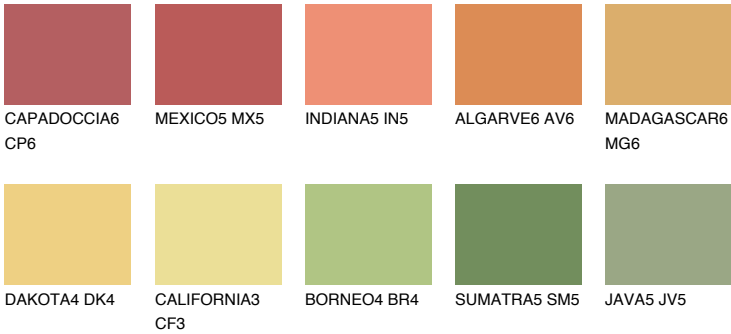

NAMIB6 NM6

47% **TSR** 57%

Matching colours

COLOURS

INTENSE

For more information on plasters and paints, go to www.ceresit.lv

*The presented colours refer to plasters and paints offered by Ceresit. Due to the use of digital techniques, the presented colours might not represent the original ones, thus they cannot be considered as a reliable colour presentation. We recommend checking the authentic colour samples.