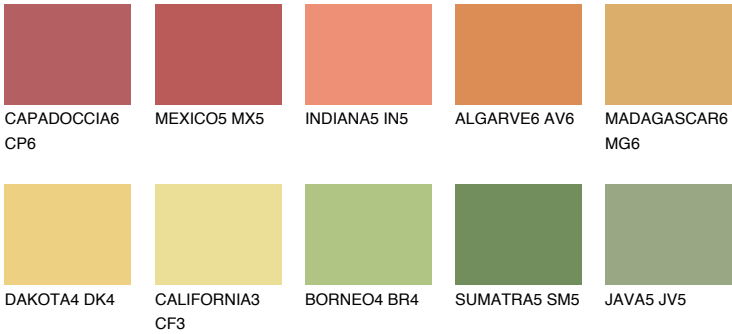

NAMIB6 NM6

47% **TSR** 57%

Matching colours

COLOURS

INTENSE

For more information on plasters and paints, go to www.ceresit.lv

*The presented colours refer to plasters and paints offered by Ceresit. Due to the use of digital techniques, the presented colours might not represent the original ones, thus they cannot be considered as a reliable colour presentation. We recommend checking the authentic colour samples.