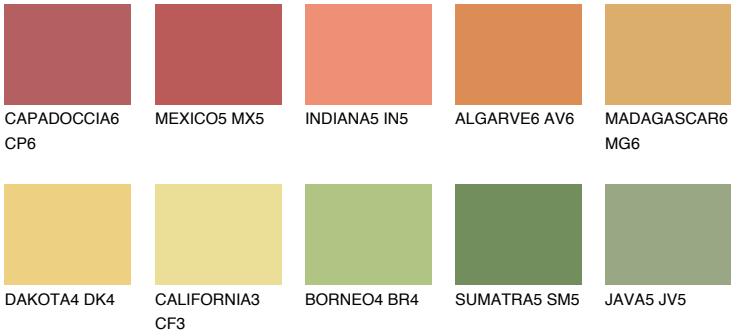

NAMIB6 NM6

47% **TSR** 57%

Matching colours

COLOURS

INTENSE

For more information on plasters and paints, go to www.ceresit.lv

*The presented colours refer to plasters and paints offered by Ceresit. Due to the use of digital techniques, the presented colours might not represent the original ones, thus they cannot be considered as a reliable colour presentation. We recommend checking the authentic colour samples.