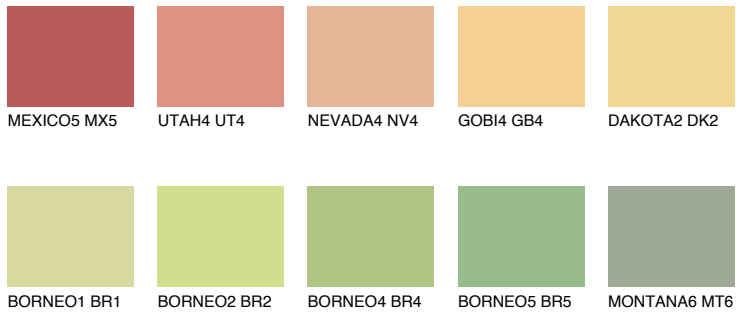

# COLOUR DETAILS

## DAKOTA1 DK1

72% TSR 67%

### Matching colours

#### COLOURS