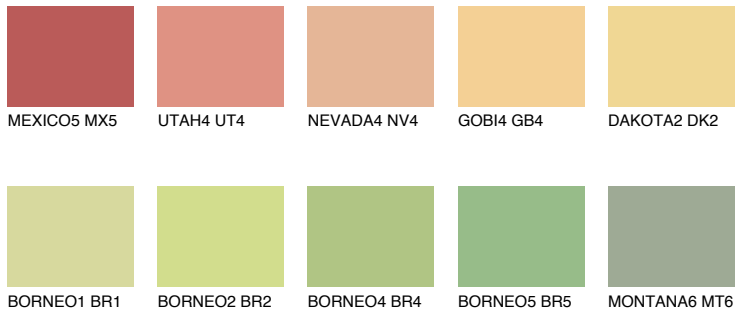

COLOUR DETAILS

DAKOTA1 DK1

72% TSR 67%

Matching colours

COLOURS

INTENSE

For more information on plasters and paints, go to www.ceresit.lv

*The presented colours refer to plasters and paints offered by Ceresit. Due to the use of digital techniques, the presented colours might not represent the original ones, thus they cannot be considered as a reliable colour presentation. We recommend checking the authentic colour samples.