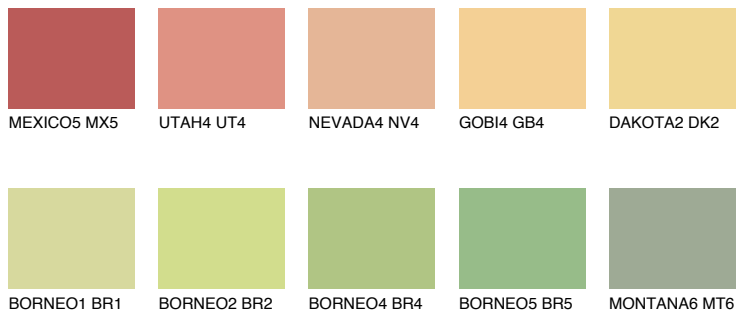

# COLOUR DETAILS

## DAKOTA1 DK1

72% TSR 67%

### Matching colours

#### COLOURS