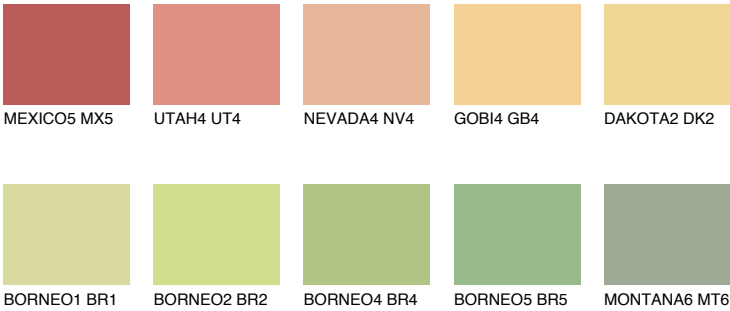

DAKOTA1 DK1

72% TSR 67%

Matching colours

COLOURS

INTENSE

For more information on plasters and paints, go to www.ceresit.lv

*The presented colours refer to plasters and paints offered by Ceresit. Due to the use of digital techniques, the presented colours might not represent the original ones, thus they cannot be considered as a reliable colour presentation. We recommend checking the authentic colour samples.