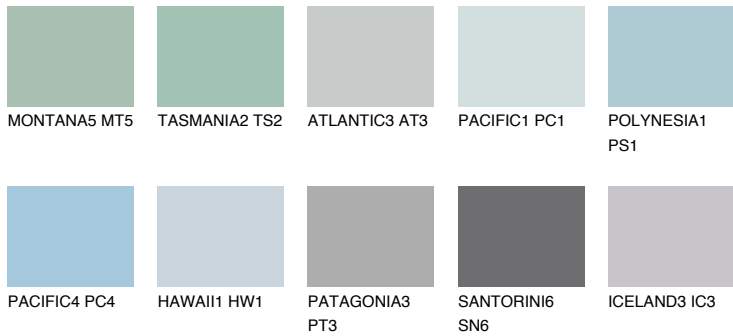

# COLOUR DETAILS

## OCEANIA2 OC2

60% TSR 62%

### Matching colours

#### COLOURS