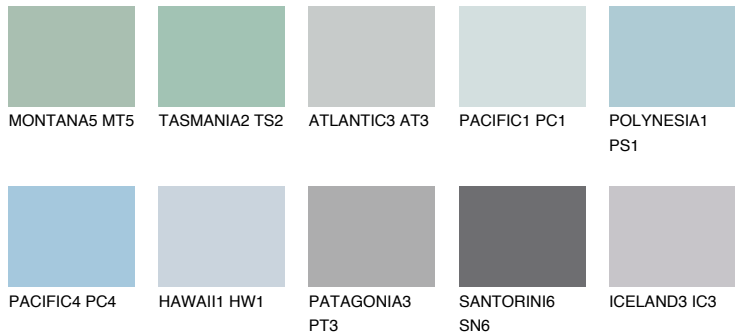

COLOUR DETAILS

OCEANIA2 OC2

60% TSR 62%

Matching colours

COLOURS

INTENSE

For more information on plasters and paints, go to www.ceresit.lv

*The presented colours refer to plasters and paints offered by Ceresit. Due to the use of digital techniques, the presented colours might not represent the original ones, thus they cannot be considered as a reliable colour presentation. We recommend checking the authentic colour samples.