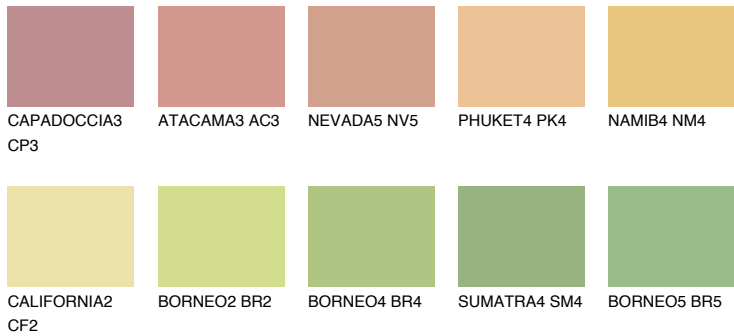

COLOUR DETAILS

DAKOTA2 DK2

69% TSR 65%

Matching colours

COLOURS

INTENSE

For more information on plasters and paints, go to www.ceresit.lv

*The presented colours refer to plasters and paints offered by Ceresit. Due to the use of digital techniques, the presented colours might not represent the original ones, thus they cannot be considered as a reliable colour presentation. We recommend checking the authentic colour samples.