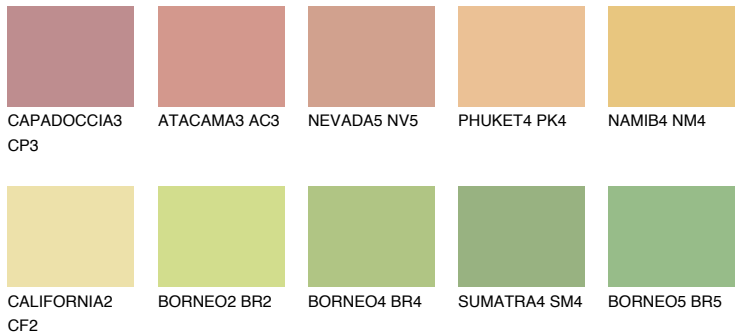

COLOUR DETAILS

DAKOTA2 DK2

69% TSR 65%

Matching colours

COLOURS

INTENSE

For more information on plasters and paints, go to www.ceresit.lv

*The presented colours refer to plasters and paints offered by Ceresit. Due to the use of digital techniques, the presented colours might not represent the original ones, thus they cannot be considered as a reliable colour presentation. We recommend checking the authentic colour samples.