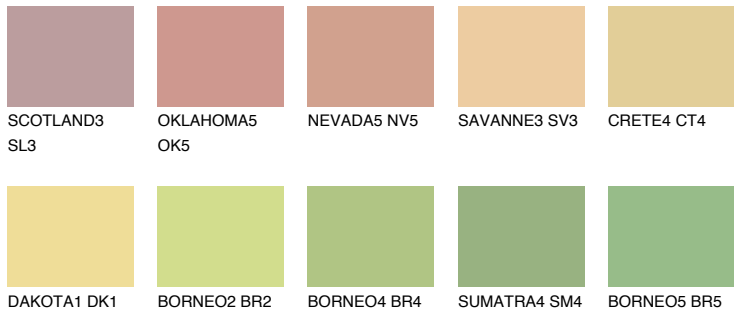

COLOUR DETAILS

DAKOTA3 DK3

71% TSR 68%

Matching colours

COLOURS

INTENSE

For more information on plasters and paints, go to www.ceresit.lv

*The presented colours refer to plasters and paints offered by Ceresit. Due to the use of digital techniques, the presented colours might not represent the original ones, thus they cannot be considered as a reliable colour presentation. We recommend checking the authentic colour samples.