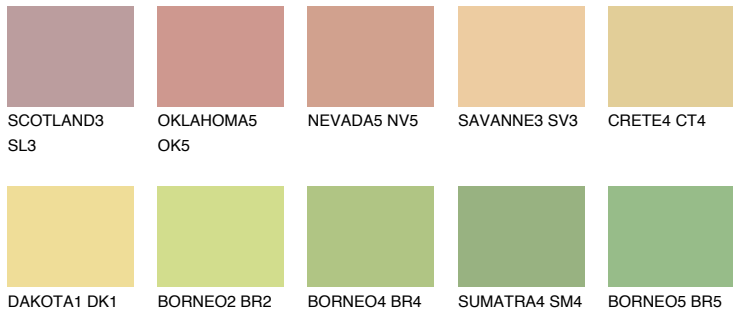

COLOUR DETAILS

DAKOTA3 DK3

71% TSR 68%

Matching colours

COLOURS

INTENSE

For more information on plasters and paints, go to www.ceresit.lv

*The presented colours refer to plasters and paints offered by Ceresit. Due to the use of digital techniques, the presented colours might not represent the original ones, thus they cannot be considered as a reliable colour presentation. We recommend checking the authentic colour samples.