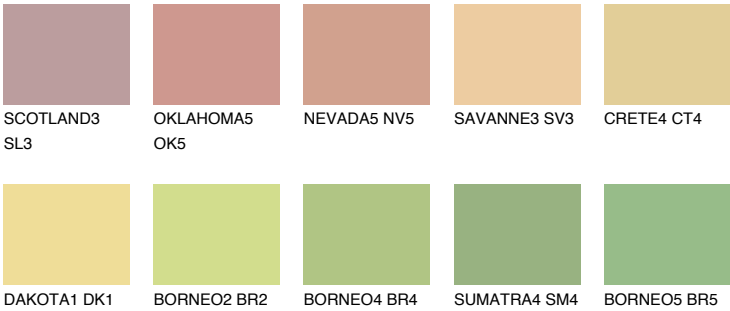

DAKOTA3 DK3

71% TSR 68%

Matching colours

COLOURS

INTENSE

For more information on plasters and paints, go to www.ceresit.lv

*The presented colours refer to plasters and paints offered by Ceresit. Due to the use of digital techniques, the presented colours might not represent the original ones, thus they cannot be considered as a reliable colour presentation. We recommend checking the authentic colour samples.