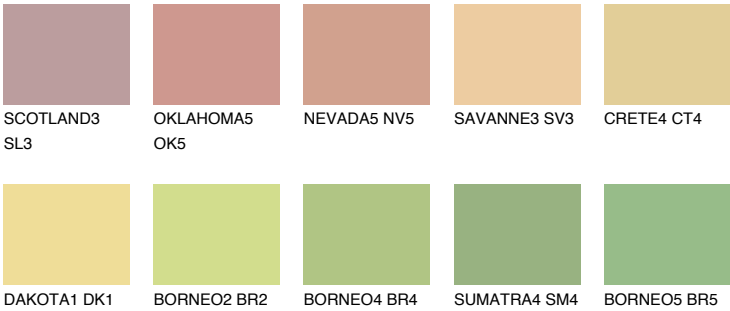

## DAKOTA3 DK3

71% TSR 68%

### Matching colours

#### COLOURS