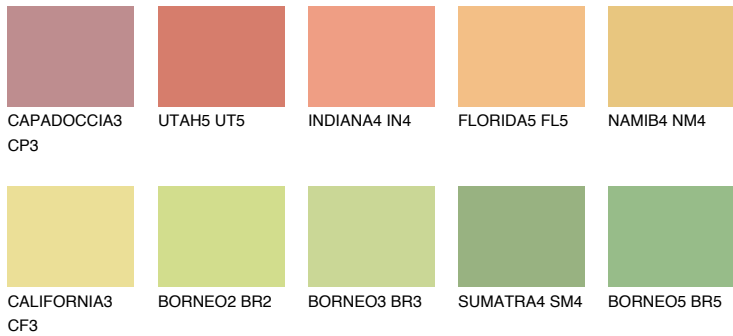

COLOUR DETAILS

DAKOTA4 DK4

65% TSR 60%

Matching colours

COLOURS

INTENSE

For more information on plasters and paints, go to www.ceresit.lv

*The presented colours refer to plasters and paints offered by Ceresit. Due to the use of digital techniques, the presented colours might not represent the original ones, thus they cannot be considered as a reliable colour presentation. We recommend checking the authentic colour samples.