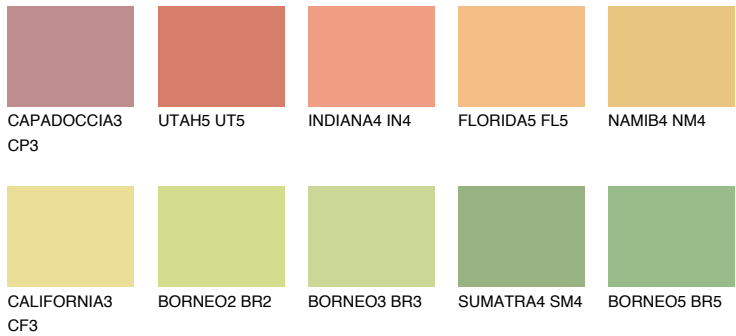

COLOUR DETAILS

DAKOTA4 DK4

65% TSR 60%

Matching colours

COLOURS

INTENSE

For more information on plasters and paints, go to www.ceresit.lv

*The presented colours refer to plasters and paints offered by Ceresit. Due to the use of digital techniques, the presented colours might not represent the original ones, thus they cannot be considered as a reliable colour presentation. We recommend checking the authentic colour samples.