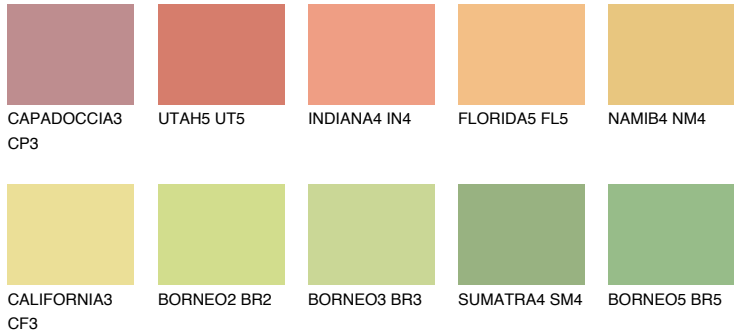

COLOUR DETAILS

DAKOTA4 DK4

65% TSR 60%

Matching colours

COLOURS

INTENSE

For more information on plasters and paints, go to www.ceresit.lv

*The presented colours refer to plasters and paints offered by Ceresit. Due to the use of digital techniques, the presented colours might not represent the original ones, thus they cannot be considered as a reliable colour presentation. We recommend checking the authentic colour samples.