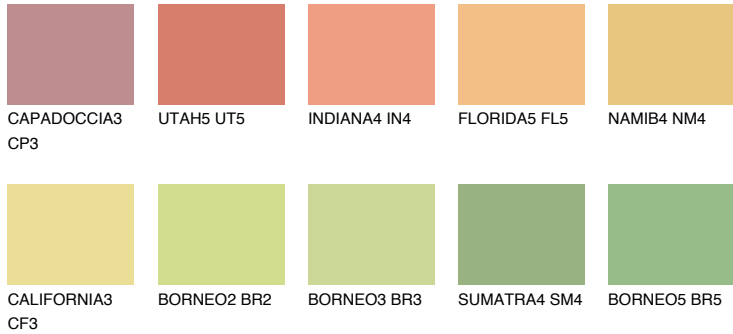

COLOUR DETAILS

DAKOTA4 DK4

65% TSR 60%

Matching colours

COLOURS

INTENSE

For more information on plasters and paints, go to www.ceresit.lv

*The presented colours refer to plasters and paints offered by Ceresit. Due to the use of digital techniques, the presented colours might not represent the original ones, thus they cannot be considered as a reliable colour presentation. We recommend checking the authentic colour samples.