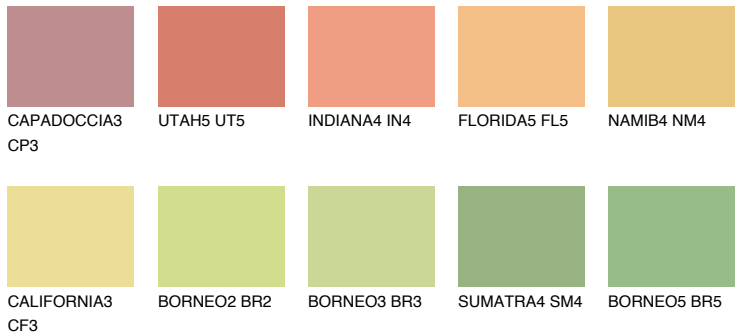

# COLOUR DETAILS

## DAKOTA4 DK4

65% TSR 60%

### Matching colours

#### COLOURS