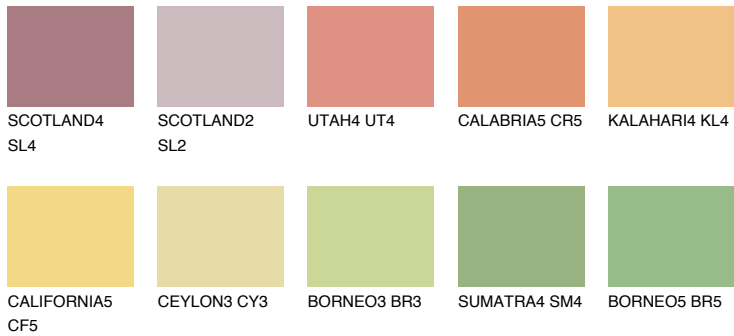

COLOUR DETAILS

DAKOTA5 DK5

57% TSR 60%

Matching colours

COLOURS

INTENSE

For more information on plasters and paints, go to www.ceresit.lv

*The presented colours refer to plasters and paints offered by Ceresit. Due to the use of digital techniques, the presented colours might not represent the original ones, thus they cannot be considered as a reliable colour presentation. We recommend checking the authentic colour samples.