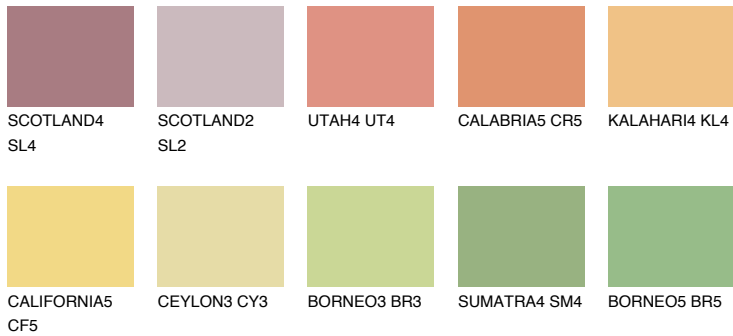

COLOUR DETAILS

DAKOTA5 DK5

57% TSR 60%

Matching colours

COLOURS

INTENSE

For more information on plasters and paints, go to www.ceresit.lv

*The presented colours refer to plasters and paints offered by Ceresit. Due to the use of digital techniques, the presented colours might not represent the original ones, thus they cannot be considered as a reliable colour presentation. We recommend checking the authentic colour samples.