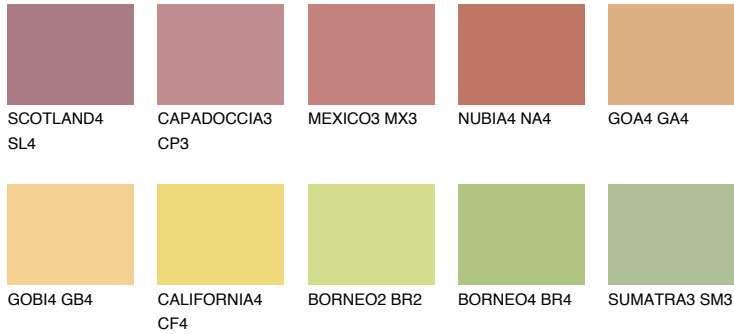

COLOUR DETAILS

DAKOTA6 DK6

48% TSR 50%

Matching colours

COLOURS

INTENSE

For more information on plasters and paints, go to www.ceresit.lv

*The presented colours refer to plasters and paints offered by Ceresit. Due to the use of digital techniques, the presented colours might not represent the original ones, thus they cannot be considered as a reliable colour presentation. We recommend checking the authentic colour samples.