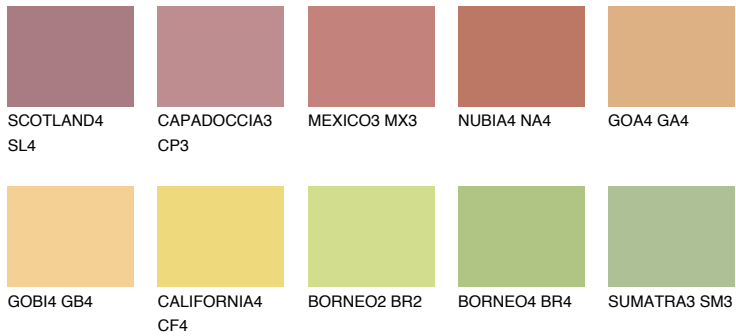

COLOUR DETAILS

DAKOTA6 DK6

48% TSR 50%

Matching colours

COLOURS

INTENSE

For more information on plasters and paints, go to www.ceresit.lv

*The presented colours refer to plasters and paints offered by Ceresit. Due to the use of digital techniques, the presented colours might not represent the original ones, thus they cannot be considered as a reliable colour presentation. We recommend checking the authentic colour samples.