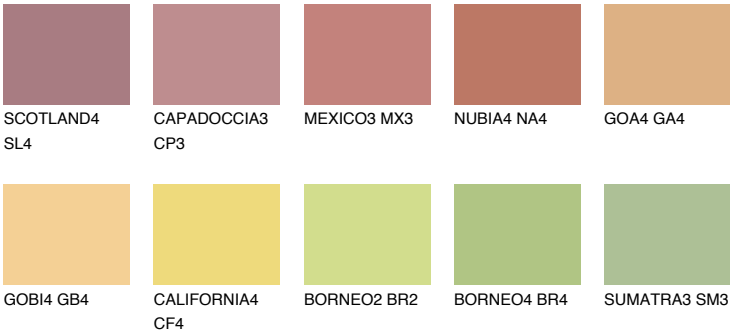

## DAKOTA6 DK6

48% **TSR** 50%

### Matching colours

#### COLOURS

#### INTENSE

For more information on plasters and paints, go to [www.ceresit.lv](http://www.ceresit.lv)

\*The presented colours refer to plasters and paints offered by Ceresit. Due to the use of digital techniques, the presented colours might not represent the original ones, thus they cannot be considered as a reliable colour presentation. We recommend checking the authentic colour samples.