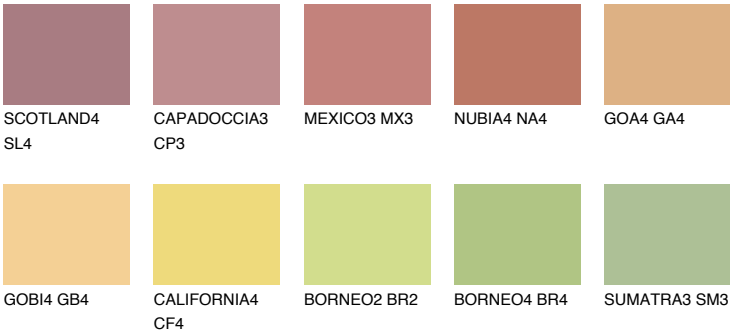

DAKOTA6 DK6

48% **TSR** 50%

Matching colours

COLOURS

INTENSE

For more information on plasters and paints, go to www.ceresit.lv

*The presented colours refer to plasters and paints offered by Ceresit. Due to the use of digital techniques, the presented colours might not represent the original ones, thus they cannot be considered as a reliable colour presentation. We recommend checking the authentic colour samples.