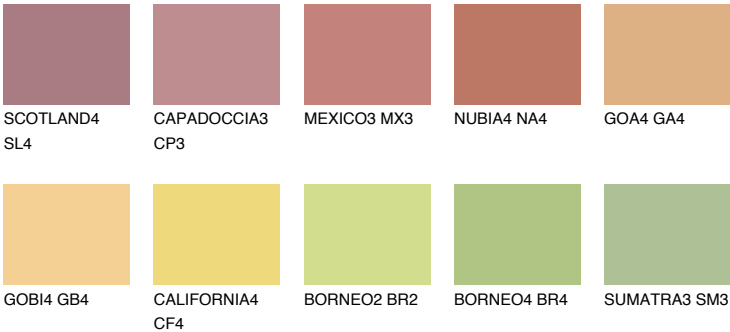

DAKOTA6 DK6

48% TSR 50%

Matching colours

COLOURS

INTENSE

For more information on plasters and paints, go to www.ceresit.lv

*The presented colours refer to plasters and paints offered by Ceresit. Due to the use of digital techniques, the presented colours might not represent the original ones, thus they cannot be considered as a reliable colour presentation. We recommend checking the authentic colour samples.