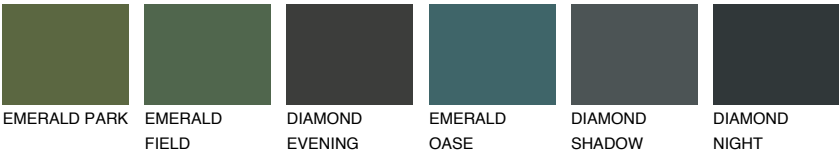

CRETE1 CT1

79% **TSR** 73%

Matching colours

COLOURS

INTENSE

For more information on plasters and paints, go to www.ceresit.lv

*The presented colours refer to plasters and paints offered by Ceresit. Due to the use of digital techniques, the presented colours might not represent the original ones, thus they cannot be considered as a reliable colour presentation. We recommend checking the authentic colour samples.