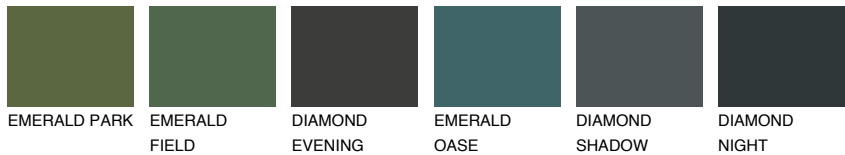

COLOUR DETAILS

CRETE1 CT1

79% TSR 73%

Matching colours

COLOURS

INTENSE

For more information on plasters and paints, go to www.ceresit.lv

*The presented colours refer to plasters and paints offered by Ceresit. Due to the use of digital techniques, the presented colours might not represent the original ones, thus they cannot be considered as a reliable colour presentation. We recommend checking the authentic colour samples.