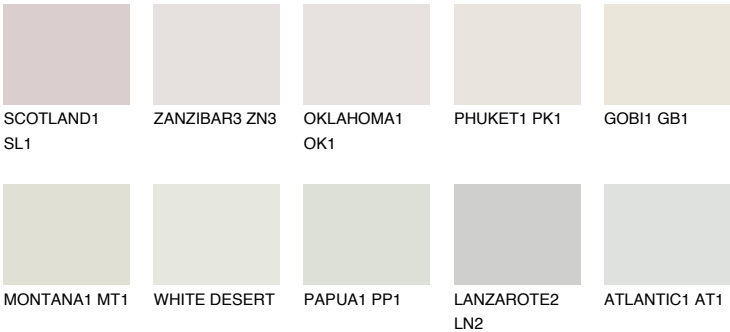

CRETE1 CT1

79% **TSR** 73%

Matching colours

COLOURS

INTENSE

For more information on plasters and paints, go to www.ceresit.lv

*The presented colours refer to plasters and paints offered by Ceresit. Due to the use of digital techniques, the presented colours might not represent the original ones, thus they cannot be considered as a reliable colour presentation. We recommend checking the authentic colour samples.