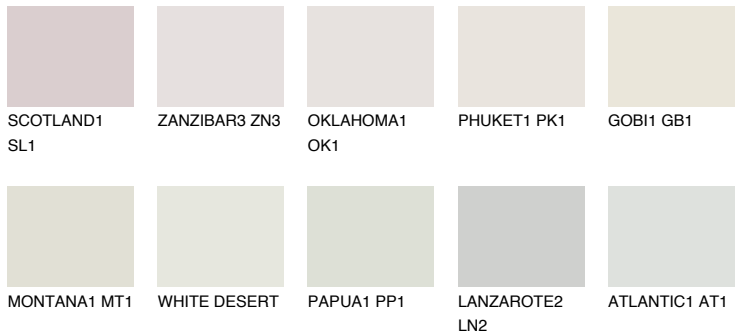

# COLOUR DETAILS

### Matching colours

#### COLOURS

#### INTENSE

For more information on plasters and paints, go to [www.ceresit.lv](http://www.ceresit.lv)

\*The presented colours refer to plasters and paints offered by Ceresit. Due to the use of digital techniques, the presented colours might not represent the original ones, thus they cannot be considered as a reliable colour presentation. We recommend checking the authentic colour samples.