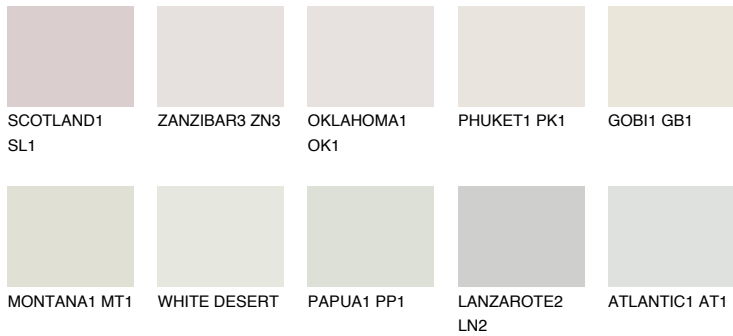

# COLOUR DETAILS

### Matching colours

#### COLOURS

#### INTENSE

For more information on plasters and paints, go to [www.ceresit.lv](http://www.ceresit.lv)

\*The presented colours refer to plasters and paints offered by Ceresit. Due to the use of digital techniques, the presented colours might not represent the original ones, thus they cannot be considered as a reliable colour presentation. We recommend checking the authentic colour samples.