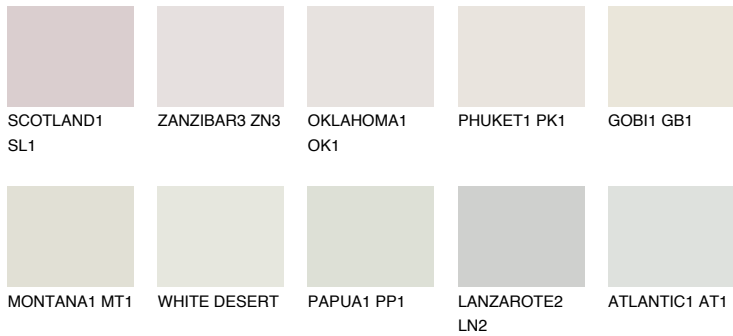

COLOUR DETAILS

CRETE1 CT1

79% TSR 73%

Matching colours

COLOURS

INTENSE

For more information on plasters and paints, go to www.ceresit.lv

*The presented colours refer to plasters and paints offered by Ceresit. Due to the use of digital techniques, the presented colours might not represent the original ones, thus they cannot be considered as a reliable colour presentation. We recommend checking the authentic colour samples.