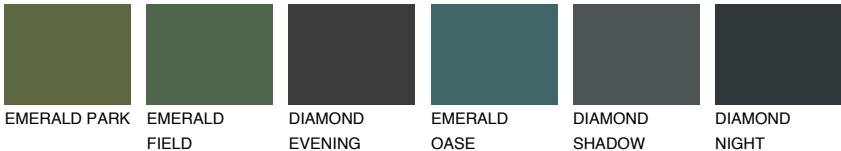

CRETE1 CT1

79% **TSR** 73%

Matching colours

COLOURS

INTENSE

For more information on plasters and paints, go to www.ceresit.lv

*The presented colours refer to plasters and paints offered by Ceresit. Due to the use of digital techniques, the presented colours might not represent the original ones, thus they cannot be considered as a reliable colour presentation. We recommend checking the authentic colour samples.