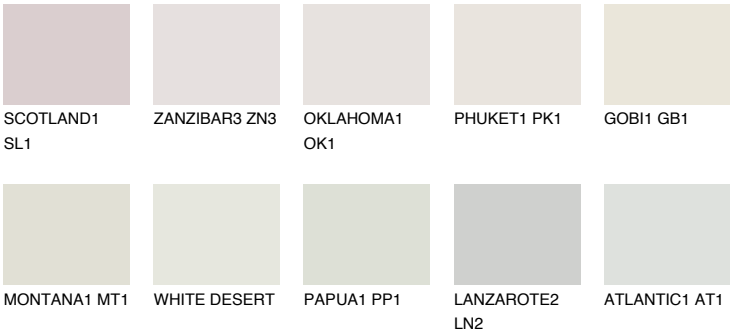

### Matching colours

#### COLOURS

#### INTENSE

For more information on plasters and paints, go to [www.ceresit.lv](http://www.ceresit.lv)

\*The presented colours refer to plasters and paints offered by Ceresit. Due to the use of digital techniques, the presented colours might not represent the original ones, thus they cannot be considered as a reliable colour presentation. We recommend checking the authentic colour samples.