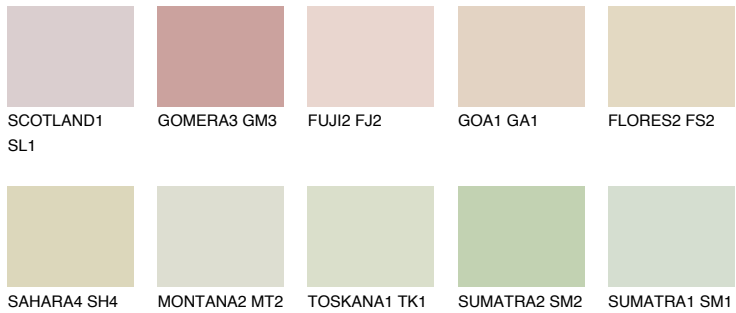

COLOUR DETAILS

CRETE2 CT2

74% TSR 70%

Matching colours

COLOURS

INTENSE

For more information on plasters and paints, go to www.ceresit.lv

*The presented colours refer to plasters and paints offered by Ceresit. Due to the use of digital techniques, the presented colours might not represent the original ones, thus they cannot be considered as a reliable colour presentation. We recommend checking the authentic colour samples.