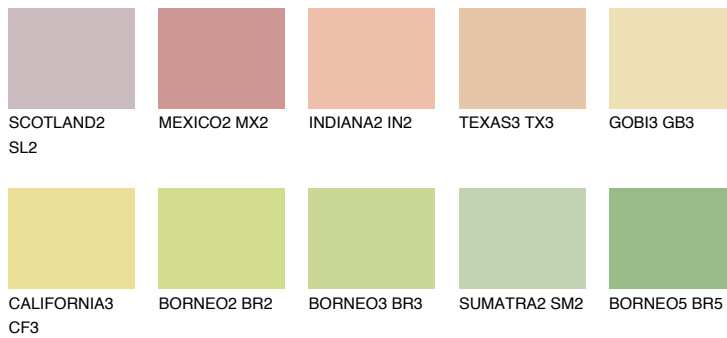

COLOUR DETAILS

CRETE3 CT3

70% TSR 67%

Matching colours

COLOURS

INTENSE

For more information on plasters and paints, go to www.ceresit.lv

*The presented colours refer to plasters and paints offered by Ceresit. Due to the use of digital techniques, the presented colours might not represent the original ones, thus they cannot be considered as a reliable colour presentation. We recommend checking the authentic colour samples.