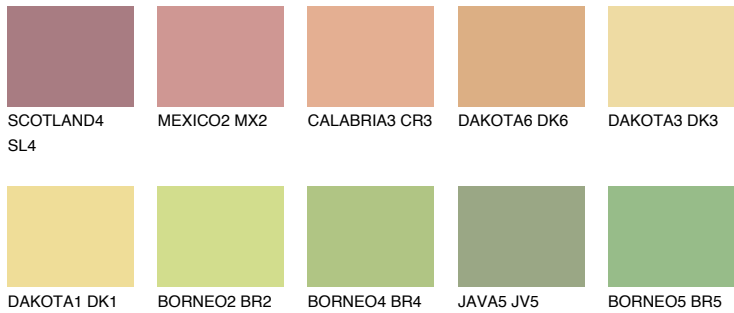

COLOUR DETAILS

CRETE4 CT4

63% TSR 59%

Matching colours

COLOURS

INTENSE

For more information on plasters and paints, go to www.ceresit.lv

*The presented colours refer to plasters and paints offered by Ceresit. Due to the use of digital techniques, the presented colours might not represent the original ones, thus they cannot be considered as a reliable colour presentation. We recommend checking the authentic colour samples.