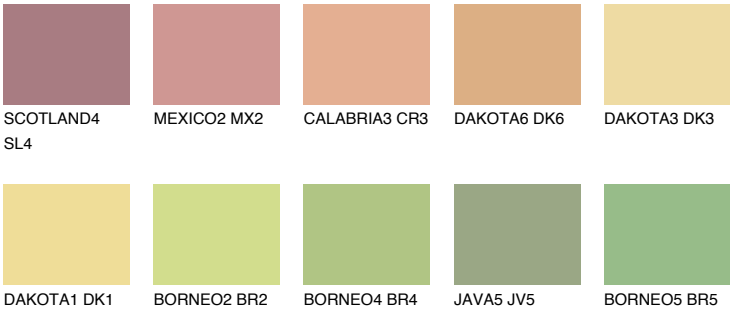

CRETE4 CT4

63% TSR 59%

Matching colours

COLOURS

INTENSE

For more information on plasters and paints, go to www.ceresit.lv

*The presented colours refer to plasters and paints offered by Ceresit. Due to the use of digital techniques, the presented colours might not represent the original ones, thus they cannot be considered as a reliable colour presentation. We recommend checking the authentic colour samples.