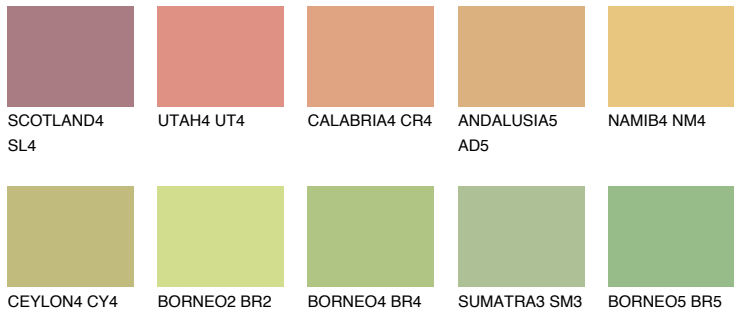

COLOUR DETAILS

CRETE5 CT5

59% TSR 53%

Matching colours

COLOURS

INTENSE

For more information on plasters and paints, go to www.ceresit.lv

*The presented colours refer to plasters and paints offered by Ceresit. Due to the use of digital techniques, the presented colours might not represent the original ones, thus they cannot be considered as a reliable colour presentation. We recommend checking the authentic colour samples.