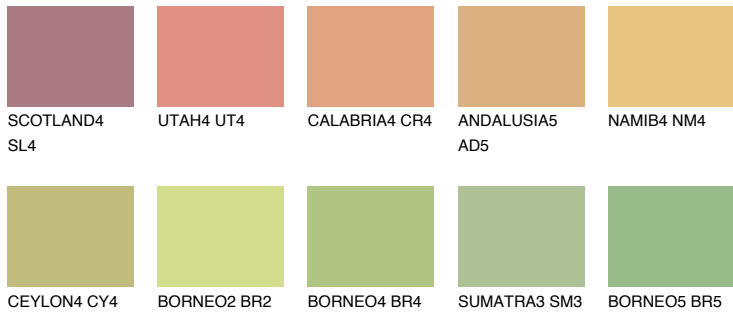

COLOUR DETAILS

CRETE5 CT5

59% TSR 53%

Matching colours

COLOURS

INTENSE

For more information on plasters and paints, go to www.ceresit.lv

*The presented colours refer to plasters and paints offered by Ceresit. Due to the use of digital techniques, the presented colours might not represent the original ones, thus they cannot be considered as a reliable colour presentation. We recommend checking the authentic colour samples.