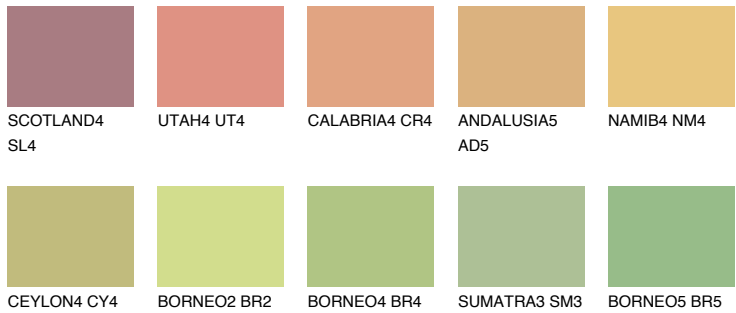

COLOUR DETAILS

CRETE5 CT5

59% TSR 53%

Matching colours

COLOURS

INTENSE

For more information on plasters and paints, go to www.ceresit.lv

*The presented colours refer to plasters and paints offered by Ceresit. Due to the use of digital techniques, the presented colours might not represent the original ones, thus they cannot be considered as a reliable colour presentation. We recommend checking the authentic colour samples.