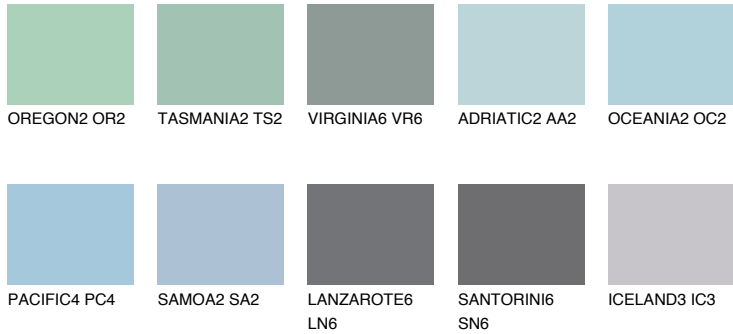

COLOUR DETAILS

OCEANIA3 OC3

53% **TSR** 58%

Matching colours

COLOURS

INTENSE

For more information on plasters and paints, go to www.ceresit.lv

*The presented colours refer to plasters and paints offered by Ceresit. Due to the use of digital techniques, the presented colours might not represent the original ones, thus they cannot be considered as a reliable colour presentation. We recommend checking the authentic colour samples.